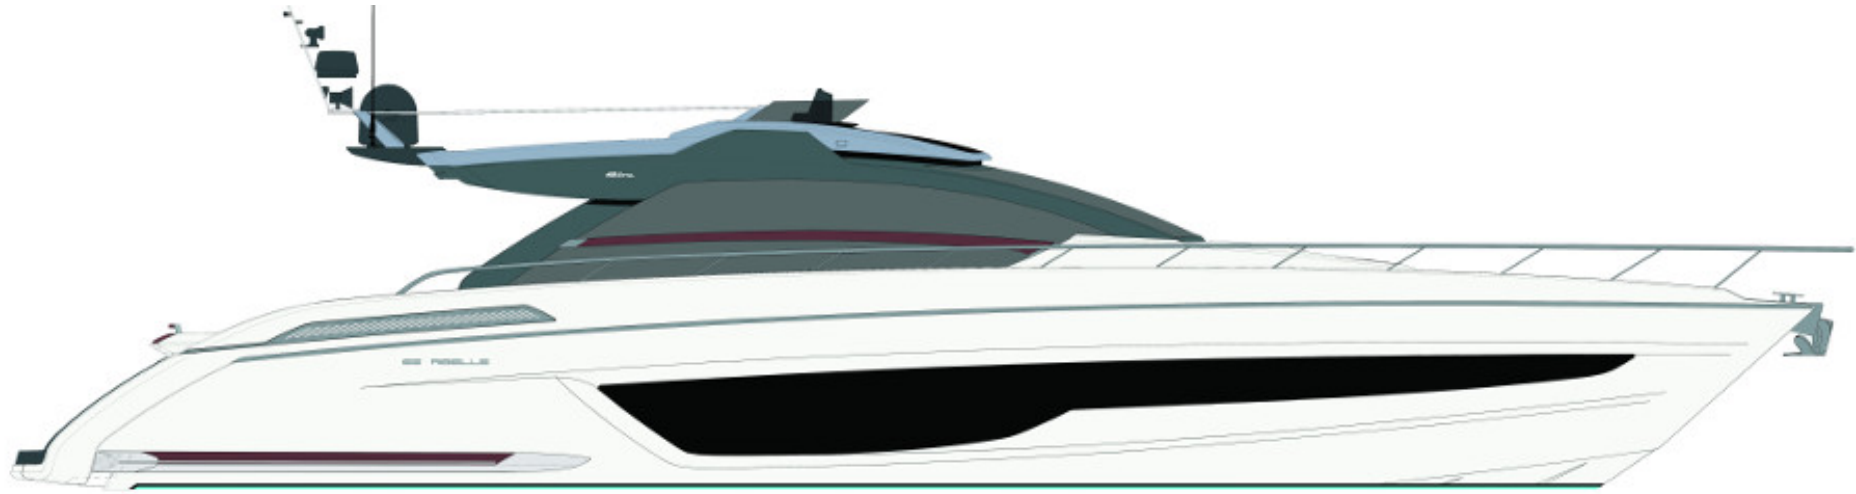

RIVA 66 RIBELLE |

LAYOUTS

TECHNICAL DATA

LOA	20,67 [m] - 67 ft 10 in	Engine HP	1550
LH	20,06 [m] - 65 ft 10 in	Transmission	V-drive
LWL	16,98 [m] - 55 ft 8 in	Max speed	37 [kn]
Max beam	5,29 [m] - 17 ft 4 in	Cruise speed	33 [kn]
Draft	1,80 [m] - 5 ft 11 in	Range at cruising speed	250 [nm]
Unladen displacement	39.500 [kg] - 87,083 [lbs]	Cabins	3
Laden displacement	46.500 [kg] - 102,515 [lbs]	Crew cabins	1 std
Fuel	3.800 [l] - 1,004 [US gal]	Bathrooms	3
Water	710 [l] - 188 [US gal]	Bathrooms in crew quarter	1
Material	GRP	Design Category	A
People on board	12	Classification B + F + A1 (sound emission) RINA S.p.A.	
Engine	2 MAN V 12 1550		