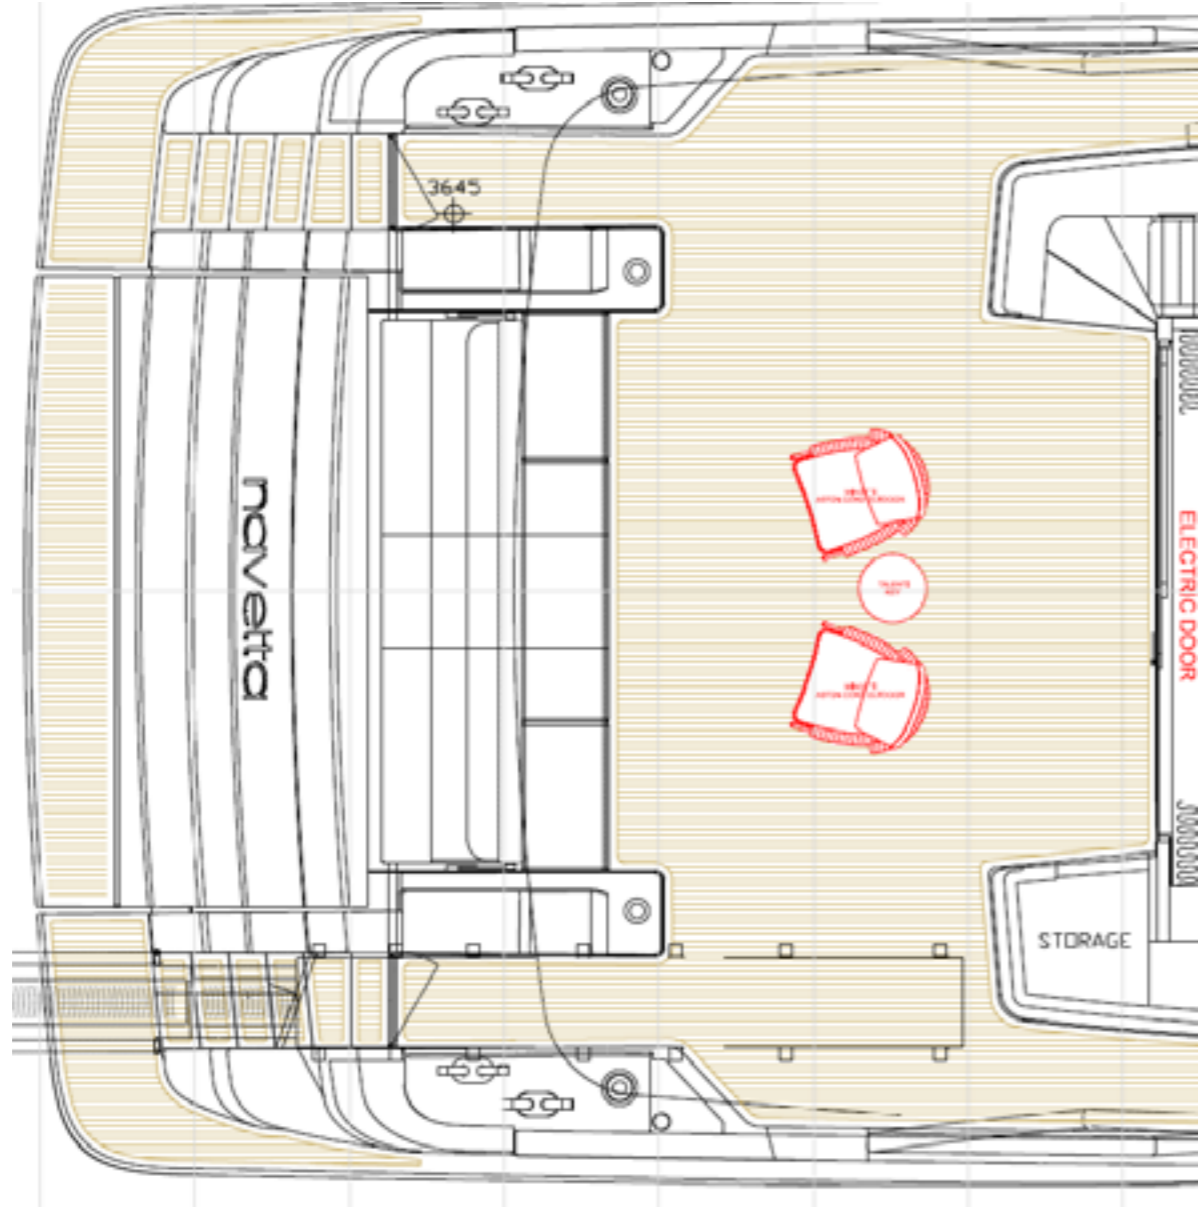

2_ SIDE TABLE_STD
MINOTTI
 BELLAGIO OUTDOOR diam60 cm

STRUCTURE: STAINLESS STEEL BRONZE
 TOP: STONE BASALTINA

3_ 2x SUNBEDS_STD
ETHIMO
 SAND

STRUCTURE: TEAK
 FABRIC: ETHITEX IVORY

1_ 2x ARMACHAIRS_STD
MINOTTI
 ASTON CORD OUTDOOR WITHOUT ARMREST