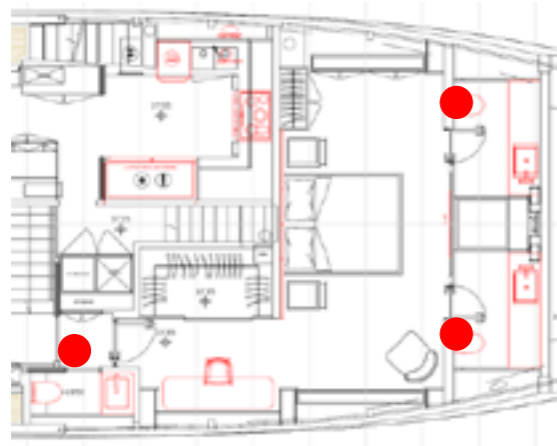

MAIN DECKU

TOTO WC DIFF FROM STD

PLANUS STILO C/UGELLO

MASTER BATHROOM (2 PCS) +
LD MATHROOMS (4 PCS) + DAY
TOILET(1 PCS)+ 3 (PCS) CREW

In all bathroom there is not bidet