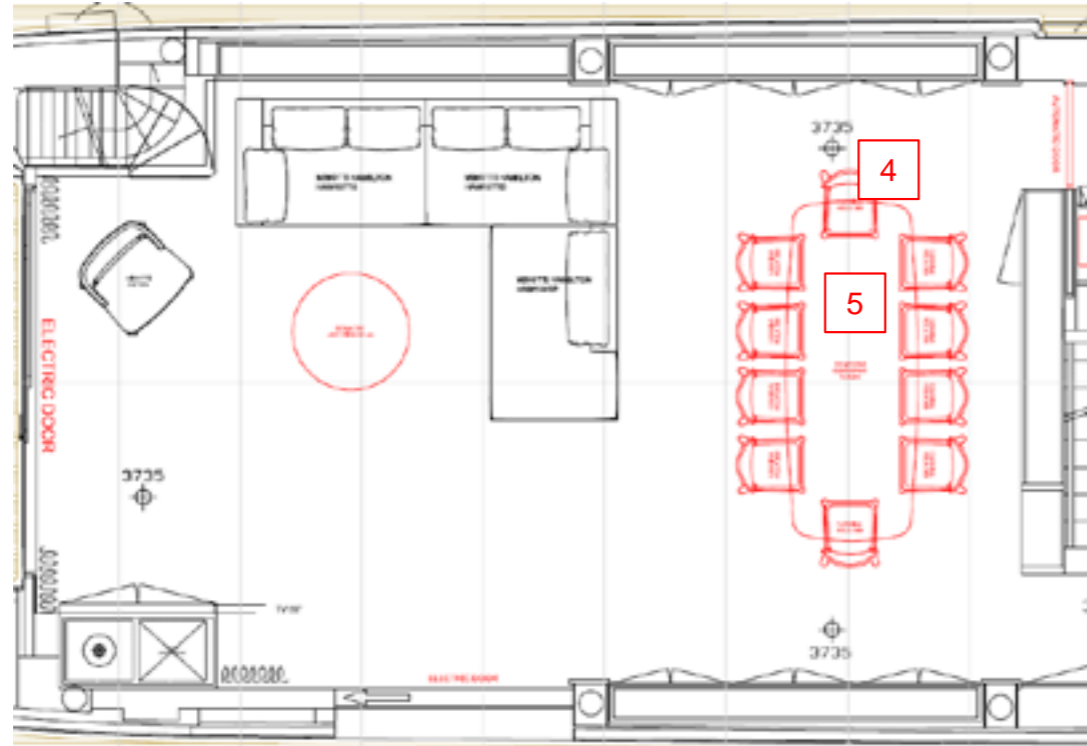

4_ 10x CHAIRS_STD
CASSINA
HOLA 369
Fabric: EREMO VINACCIA CAT.E