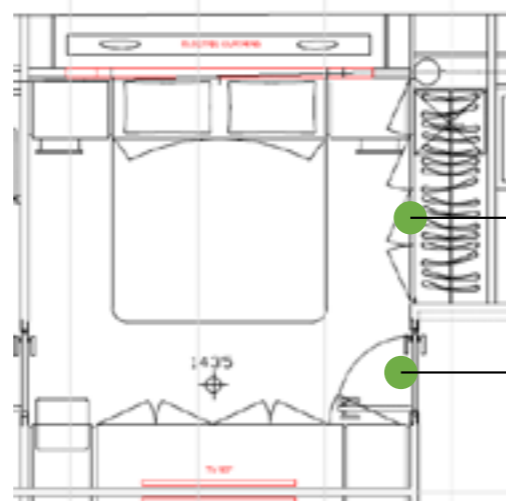

2. CEILING_STD

In lacquered wood matt
NCS-S 1002 Y50R

3. CARPET_OPT

Mod. JAB AMAZE 3730/072

4. COLUMNS

LACQUERED MATT WOOD
COL. GHIACCIO 666

WOOD INSTEAD MIRRORS_OPT

ADDITIONAL MIRROR
BEHIND THE DOOR_OPT