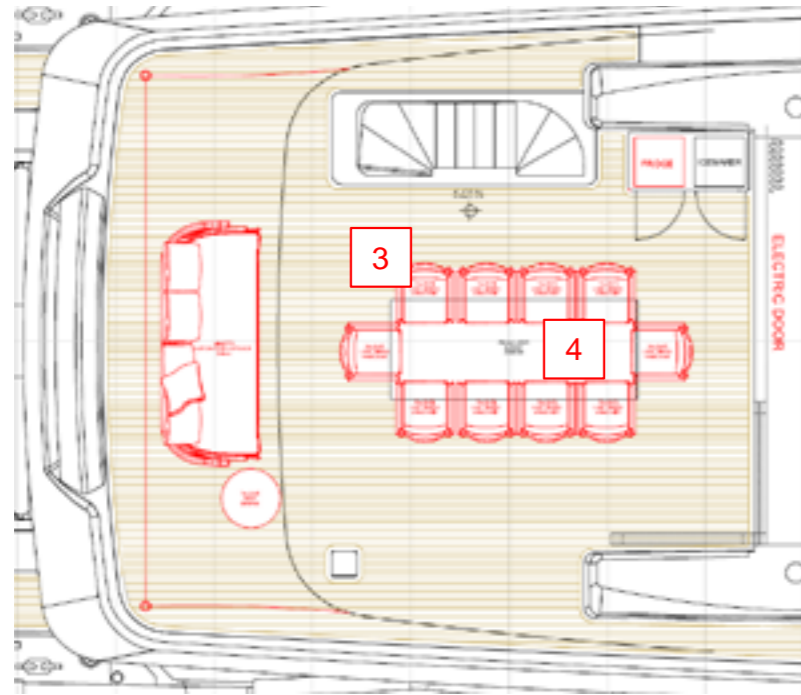

2_ COFFEE TABLE_STD
TALENTI
 REEF DIAM 60 cm

COL. RED

3_ 10x CHAIRS_STD
TALENTI
 LAKE

FABRIC: C96W
 STRUCTURE: A12 ALUMINUM WHITE
 BELT: B2 LIGHT GREY

4_ DINING TABLE_OPT
ETHIMO
 PLAY XL 274 x 99

TOP: TEAK
 STRUCTURE: WHITE METAL