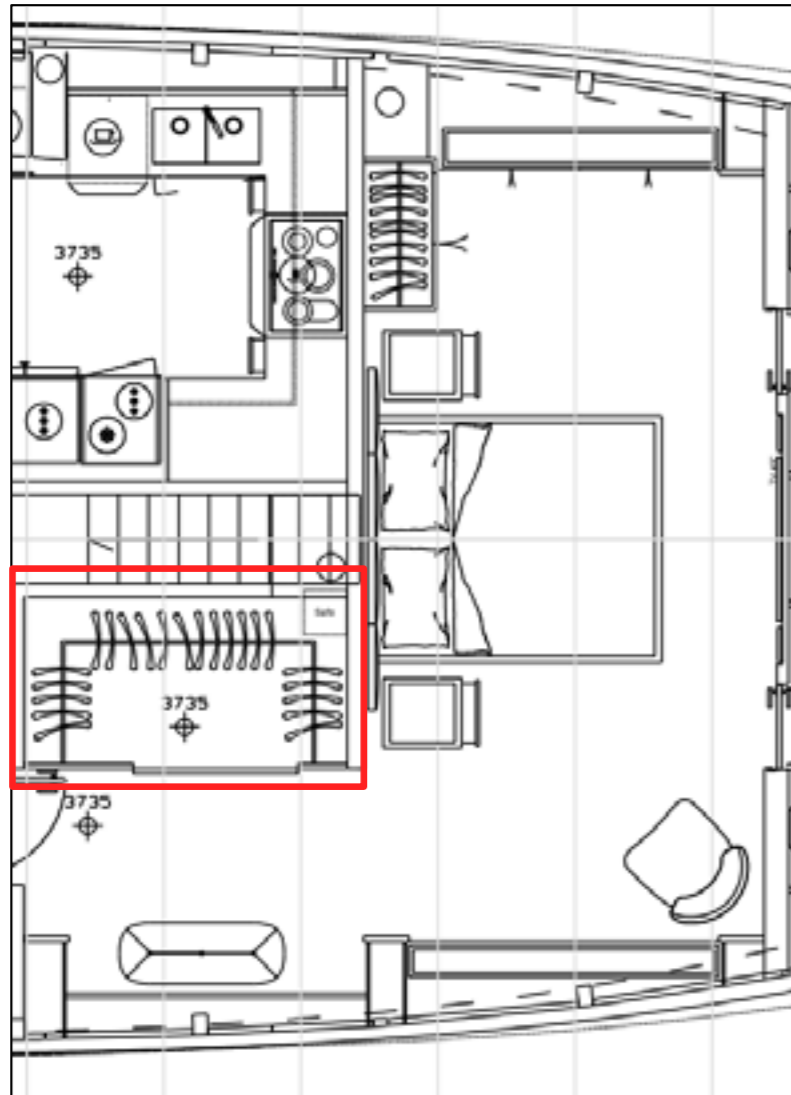

WARDROBE IN MASTER CABIN

DOORS OF THE STORAGE IN BOATWOOD ALPI LIGNUM XILO STRIPED XL SAND 18.06
+ WALLS AND CEILING IN LACQUERED WOOD NCS S 1002 Y 50 R MATT

CLEAR MIRROR SLIDING DOOR