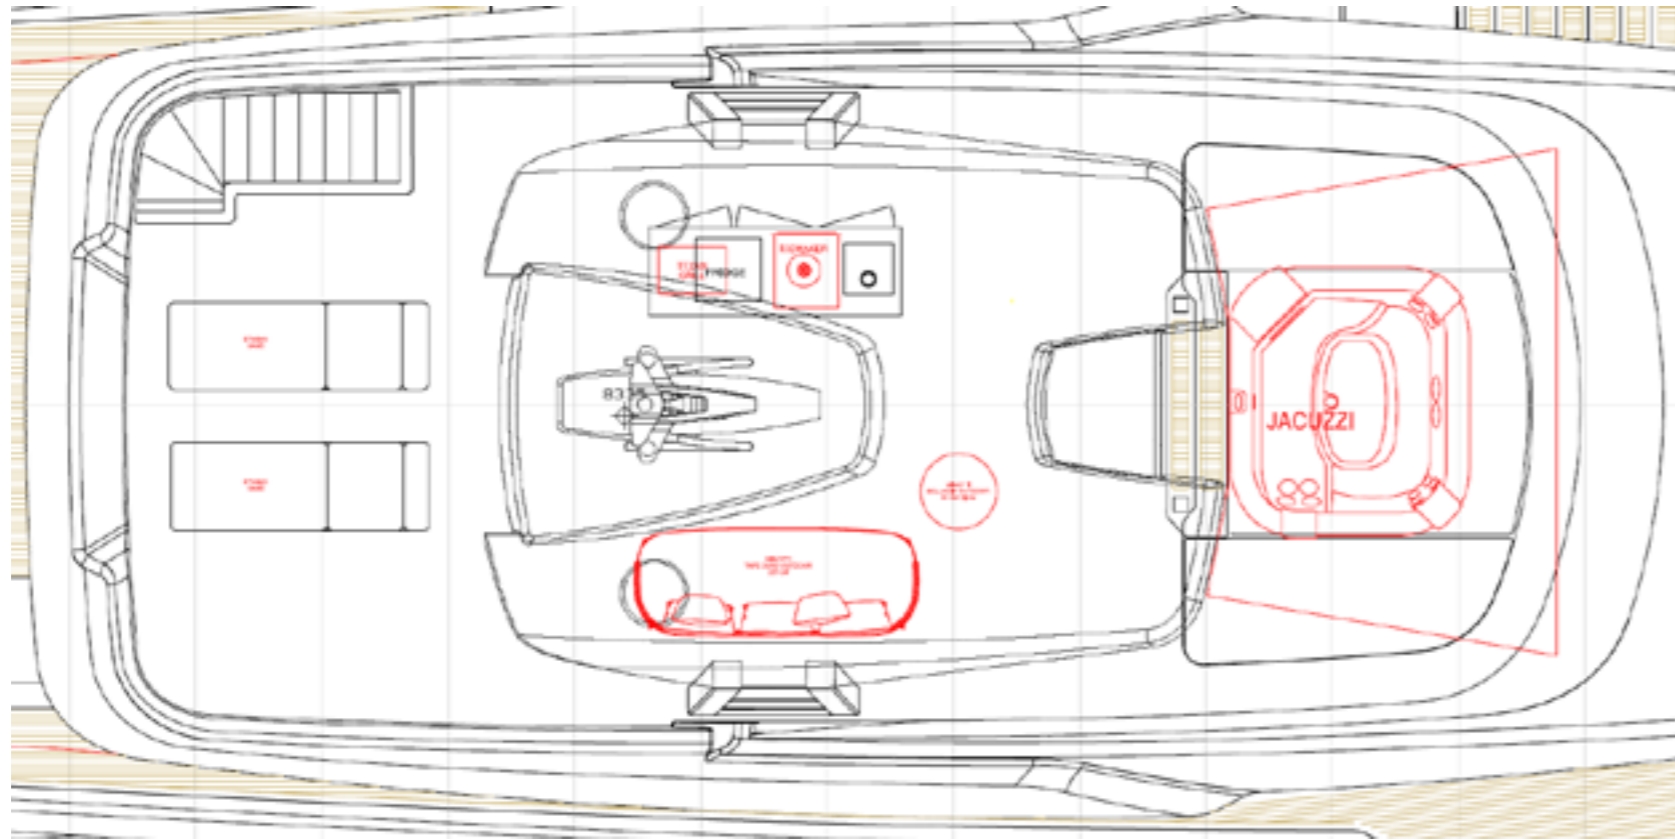

2_ COFFEE TABLE_STD
TALENTI
 REEF DIAM 60 cm

COL. RED

3_ 10x CHAIRS_STD
TALENTI
 LAKE

FABRIC: C96W
 STRUCTURE: A12 ALUMINUM WHITE
 BELT: B2 LIGHT GREY

4_ DINING TABLE_OPT
ETHIMO
 PLAY XL 274 x 99

TOP: TEAK
 STRUCTURE: WHITE METAL