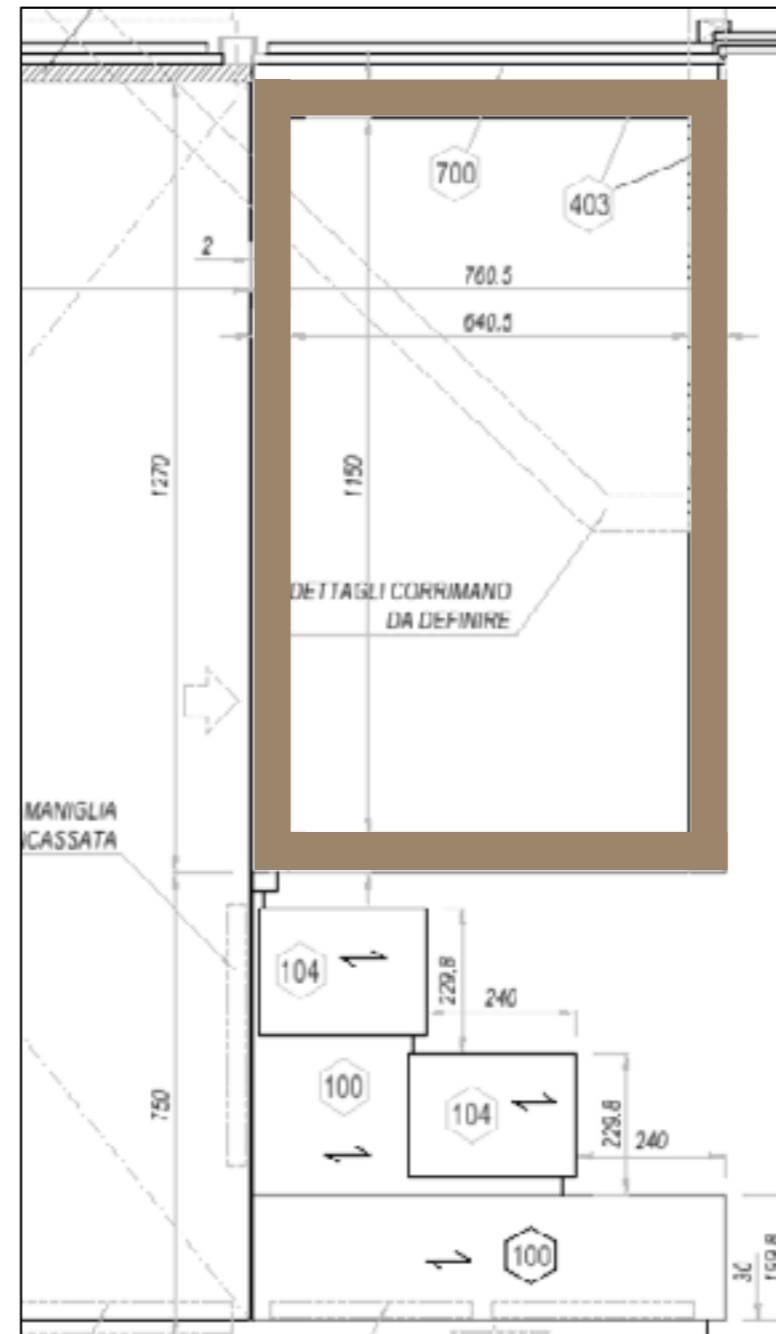

INDICATIVE PICTURE

NICHE IN MAIN SALON_OPT
LACQUERED COL. EARTH 667