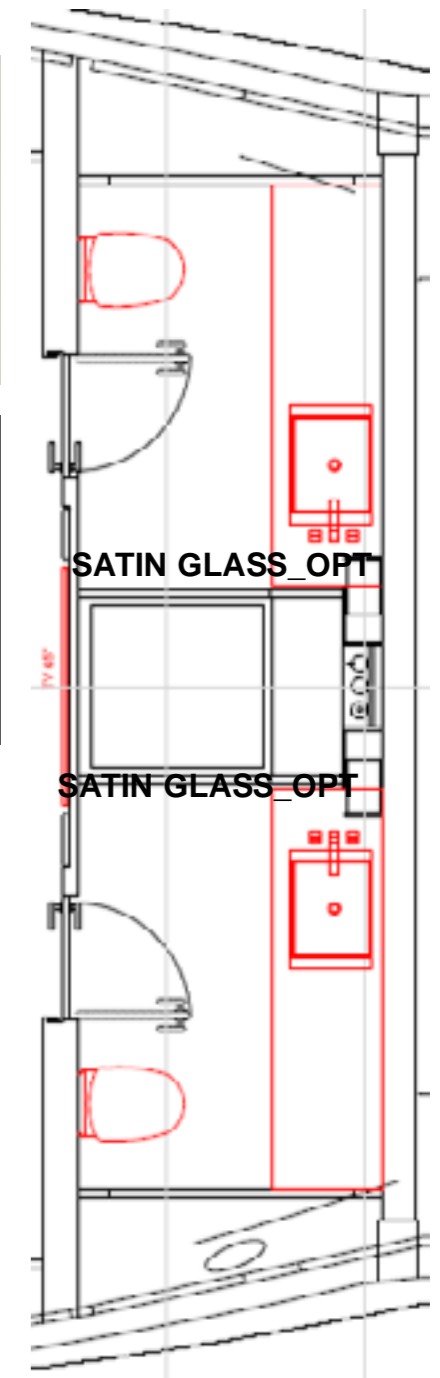

OPTIONAL LAYOUT WITH BUILT-IN SINK AND EXTENDED TOPS

INDICATIVE PICTURE

1. CIELING_STD
LACQUERED WOOD
NCS S 1002 Y 50 R

2. SHOWER FLOOR_STD
Natural teak

3. BOAT WOOD_STD
ALPI LIGNUM
XILO STRIPED XL
SAND 18.06

**4. SHELF, SHOWER BENCH,
BATHROOM FLOOR_STD**
In marble TRAVERTINO
BIANCO

5. VENETIAN BLINDS_STD
In lacquered wood

6. FURNITURE WALLS_STD
In black lacquered wood