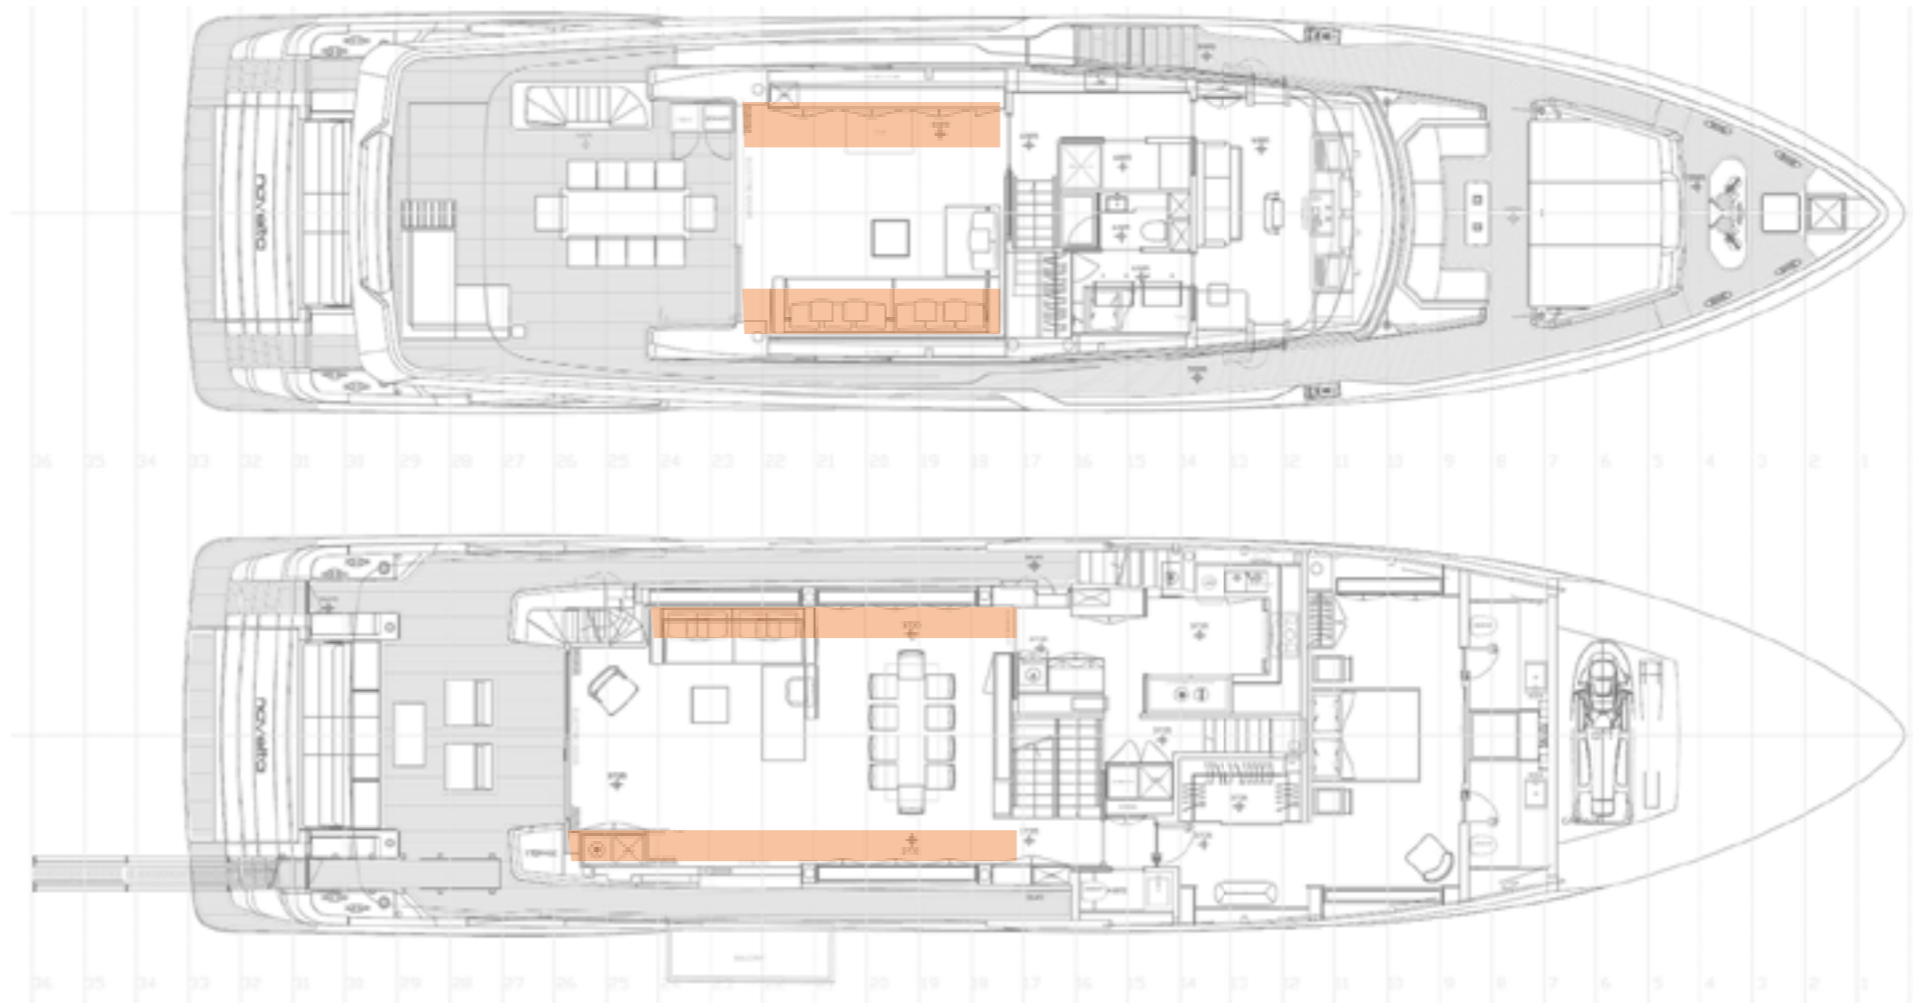

ROMANBLINDS
CURTAIN_STD
ZR SLOW
106659 82

DOOR CURTAINS_OPT
CASAMANCEILLUSION
NEIGEP OUDREEE 259512
12

VENETIAN BLINDS_STD

ALL THE INTERNAL
PART OF THE WINDOW
WILL BE ACQUIRED
WHITE INSTEAD OF
BLACK

* BLACKOUT CURTAINS