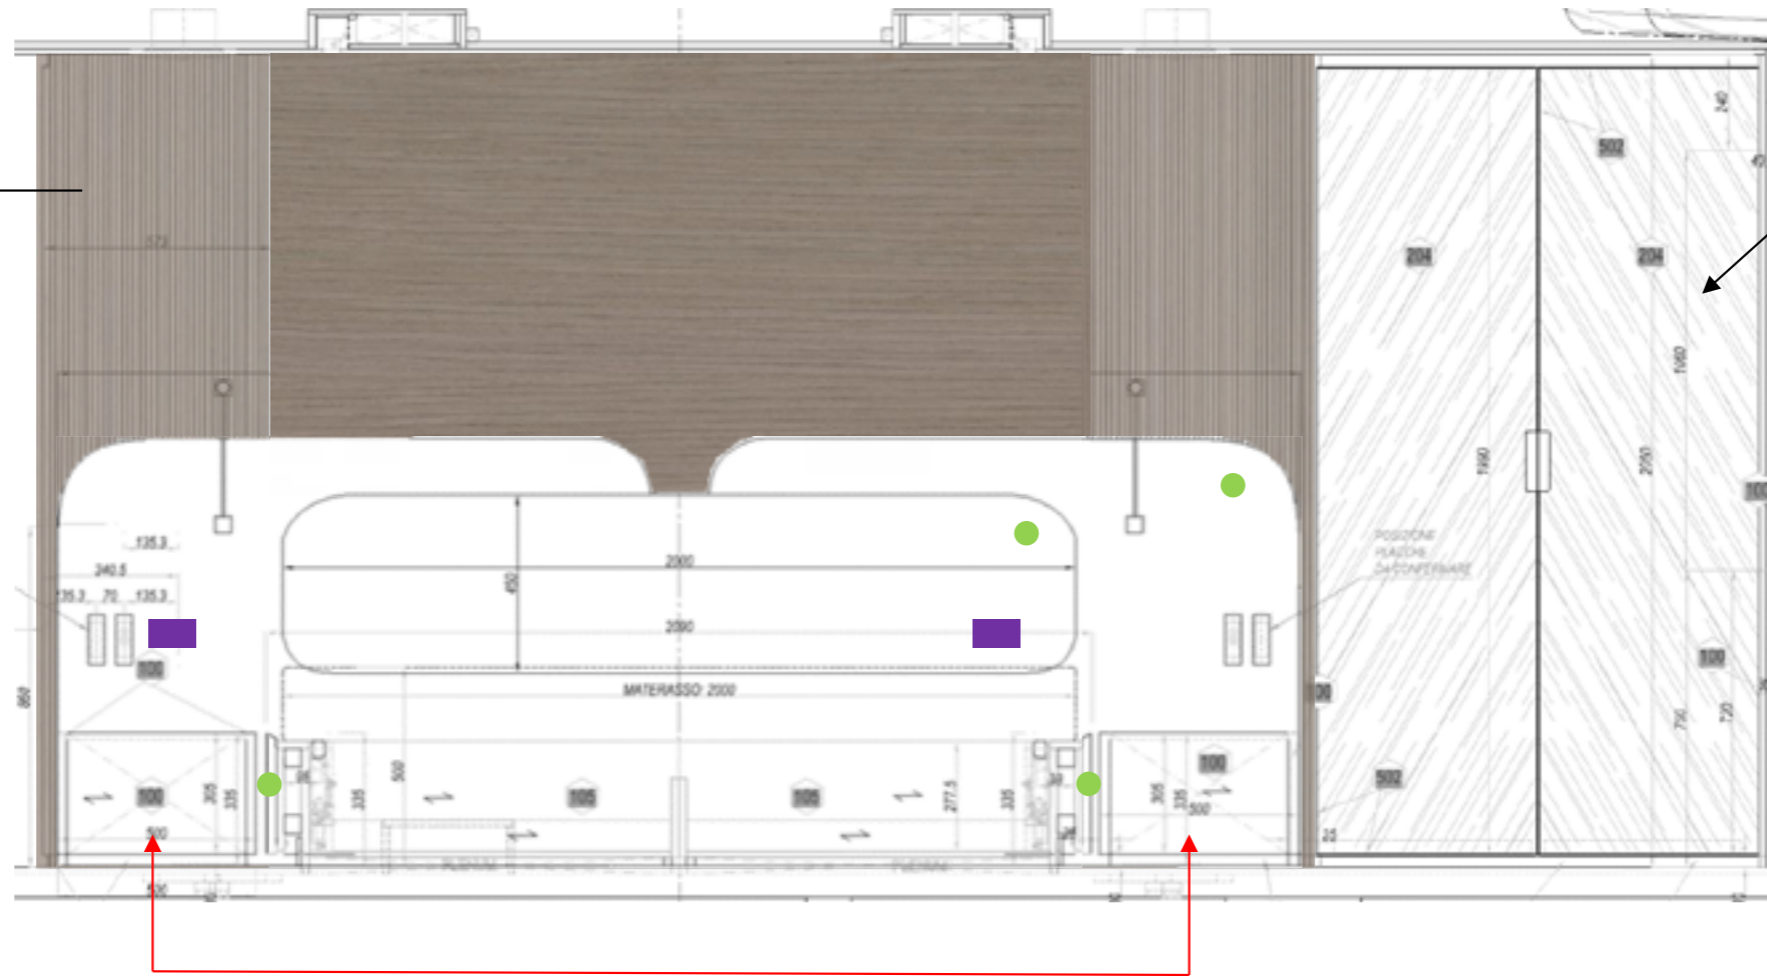

33 #35

60

RIBBED WOOD
LathoN ew Surfaces MILANO
XILO STRIPED XL SAND 18.06

BRONZE MIRROR

BED HEADBOARD & BED FRAME
UPHOLSTERY IN NABUK
CRP C/3402

Design of bedside table TBD

If you choose freestanding bedside table you will see the socket on the head near the window