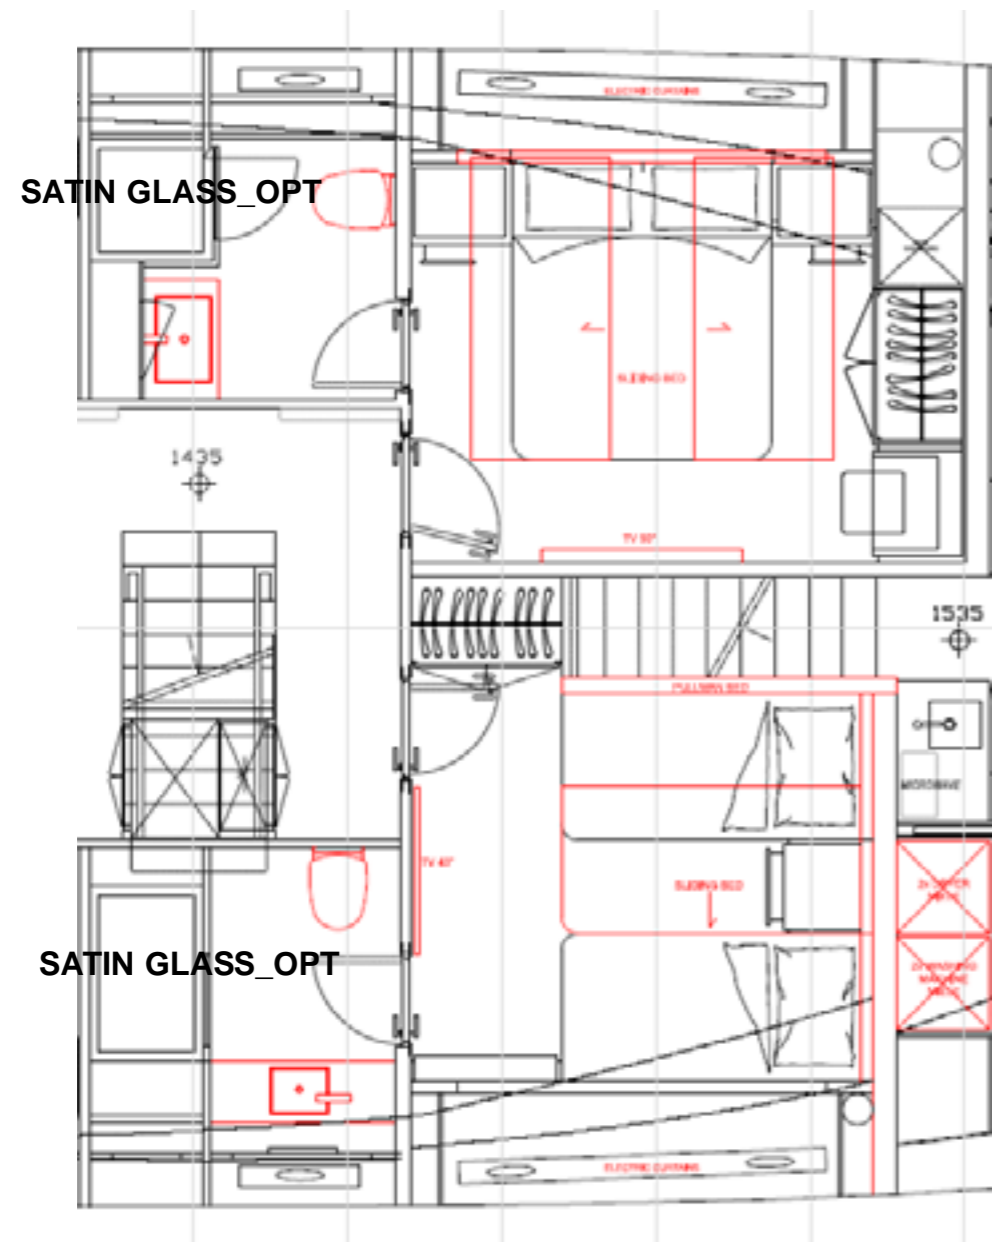

OPTIONAL LAYOUT WITH BUILT-IN SINK