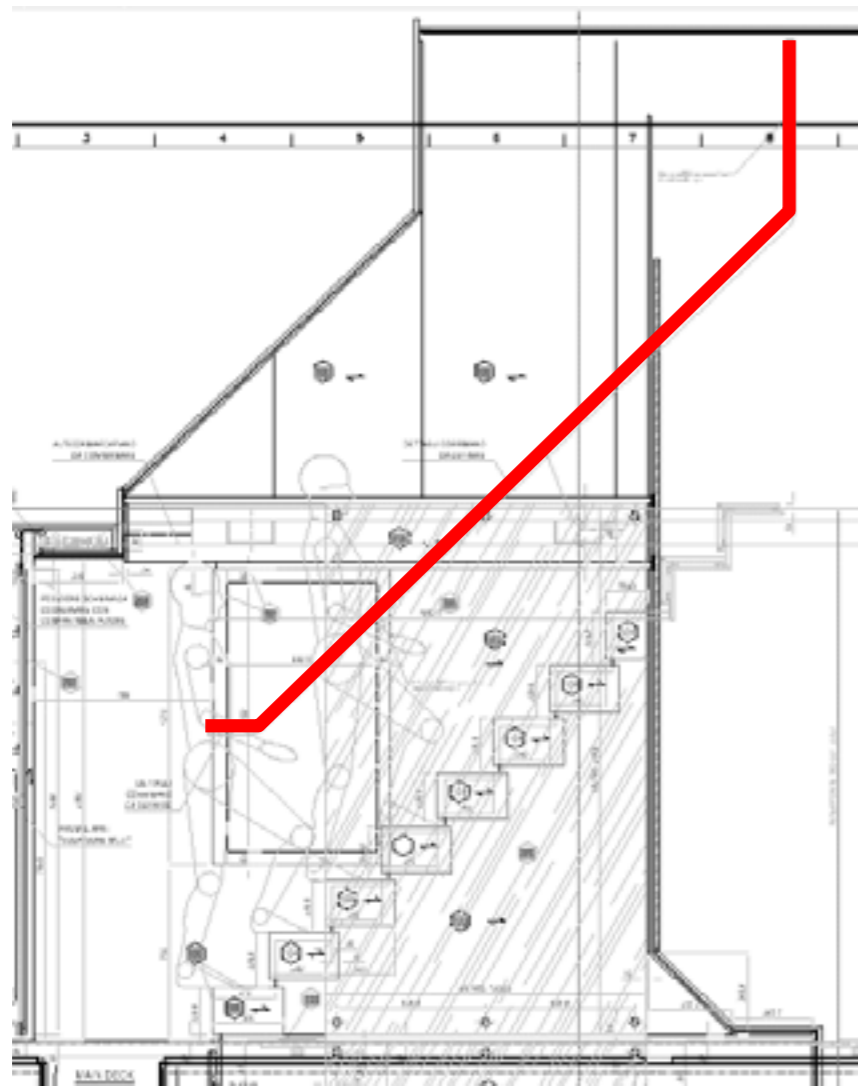

HOOK_OPT
Mod. LOGIC
Ref: 2260321b y COSMIC

HANDRAIL FROM UD TO MD

HANDRAIL FROM MD TO LD

HANDRAILS IN STAIR CASE_STD
 •S ATIN METAL

Steps: Custom shape

Finishing: Wooden floor similar parquet

UPHOLSTERY IN NOVABUK COL 18