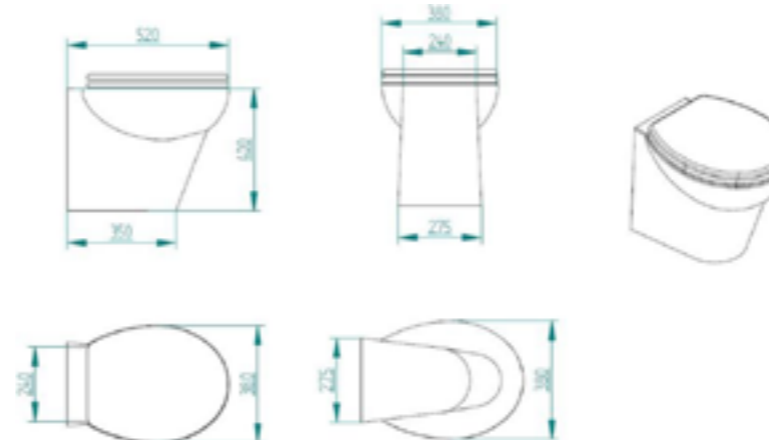

6. CEILING_STD
LACQUERED MATT WOOD
NCS-S 1002 Y50R

MAIN DECKU

PPER DECK

LOWER DECK

TOTO WC DIFF FROM STD

PLANUS STILO C/UGELLO

MASTER BATHROOM (2 PCS) +
LD MATHROOMS (4 PCS) + DAY
TOILET(1 PCS)+ 3 (PCS) CREW