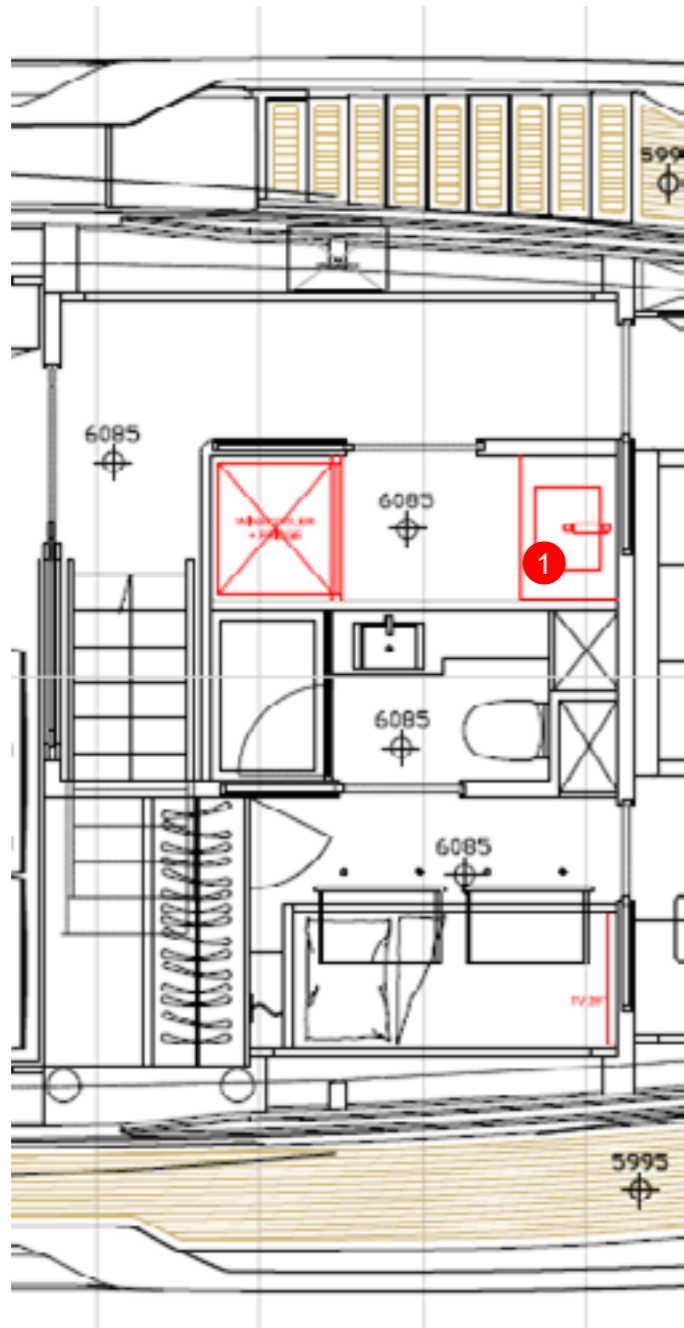

1 BUILT-IN SINK AND UNDER COUNTER STORAGE