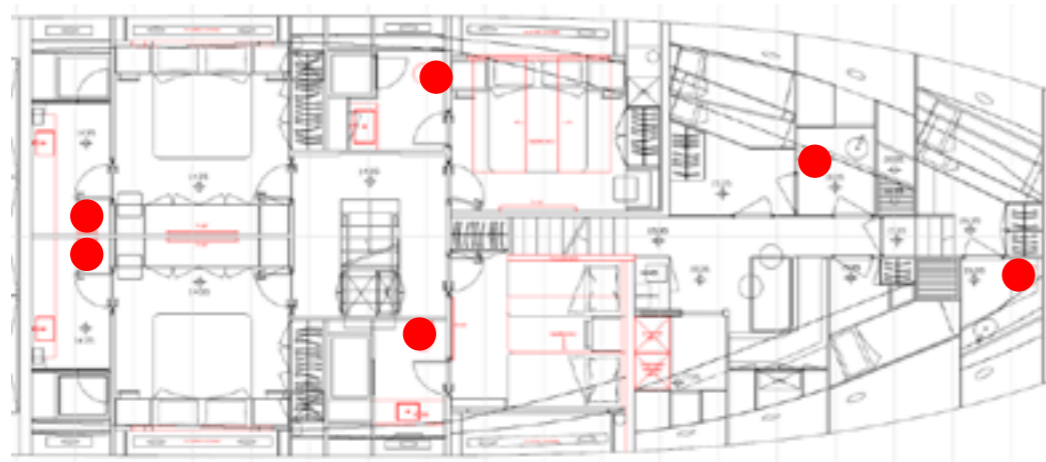

LOWER DECK

TOTO WC DIFF FROM STD

PLANUS STILO C/UGELLO

MASTER BATHROOM (2 PCS) +
LD MATHROOMS (4 PCS) + DAY
TOILET(1 PCS)+ 3 (PCS) CREW

In all bathroom there is not bidet