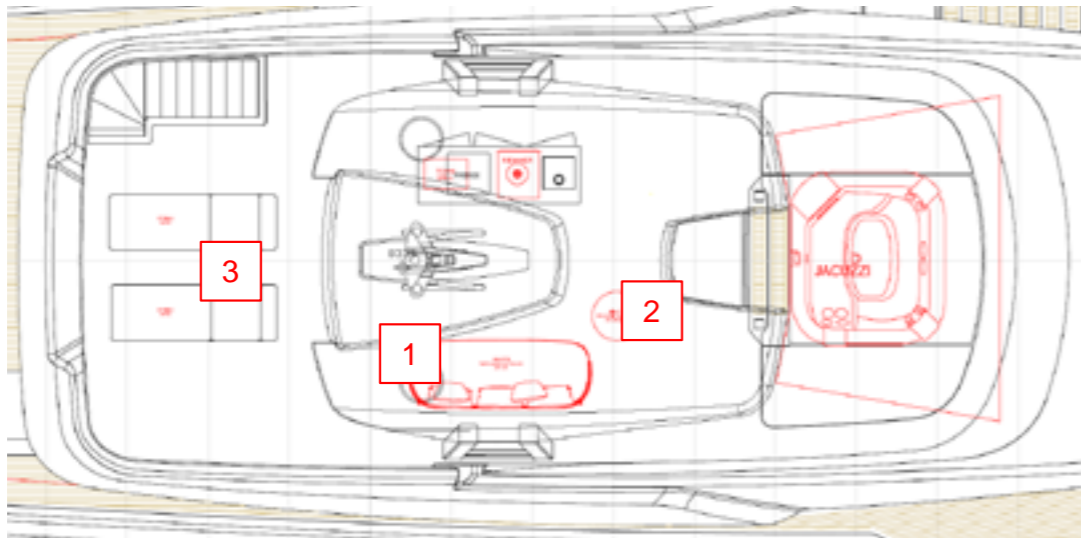

1_ SOFA_STD
MINOTTI
TAPE CORD OUTDOOR 225 CM

FABRIC SEAT AND BACK CUSHIONS (58x43cm): MAESTRALE 01 BIANCO CAT.G

STRUCTURE: STAINLESS STEEL BRONZE
SYNTHETIC FIBRE: MUD

1x DECORATIVE CUSHIONS (45x40 cm): LOMBOK 12 BORDEAUX CAT.G
1x DECORATIVE CUSHIONS (45x40 cm): KOMODO 11 BORDEAUX CAT.G