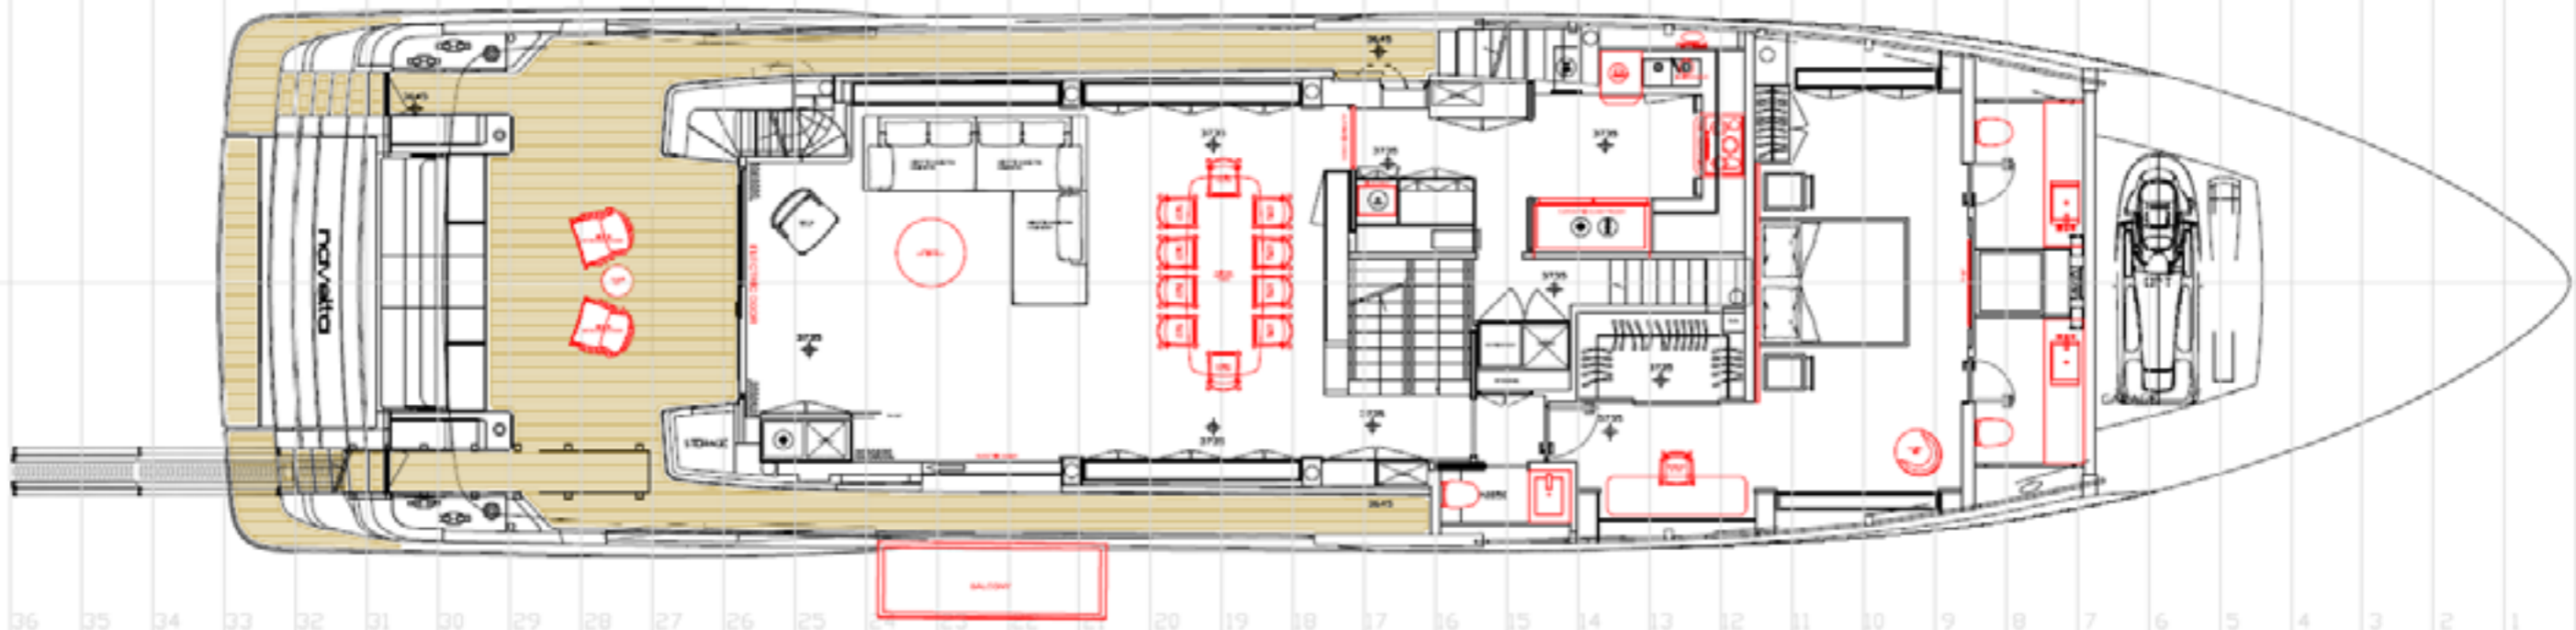

CUSTOM LINE
EXCLUSIVE DEALER

**PETREL GLOBAL SHIPS
& BOATS TRADING LLC**

Office 621, 6th Floor Block A, Business Village,
Port-Saeed Deira, Dubai UAE
www.petrel-global.com., tel.: +971 52 821 6411

33 #35

38