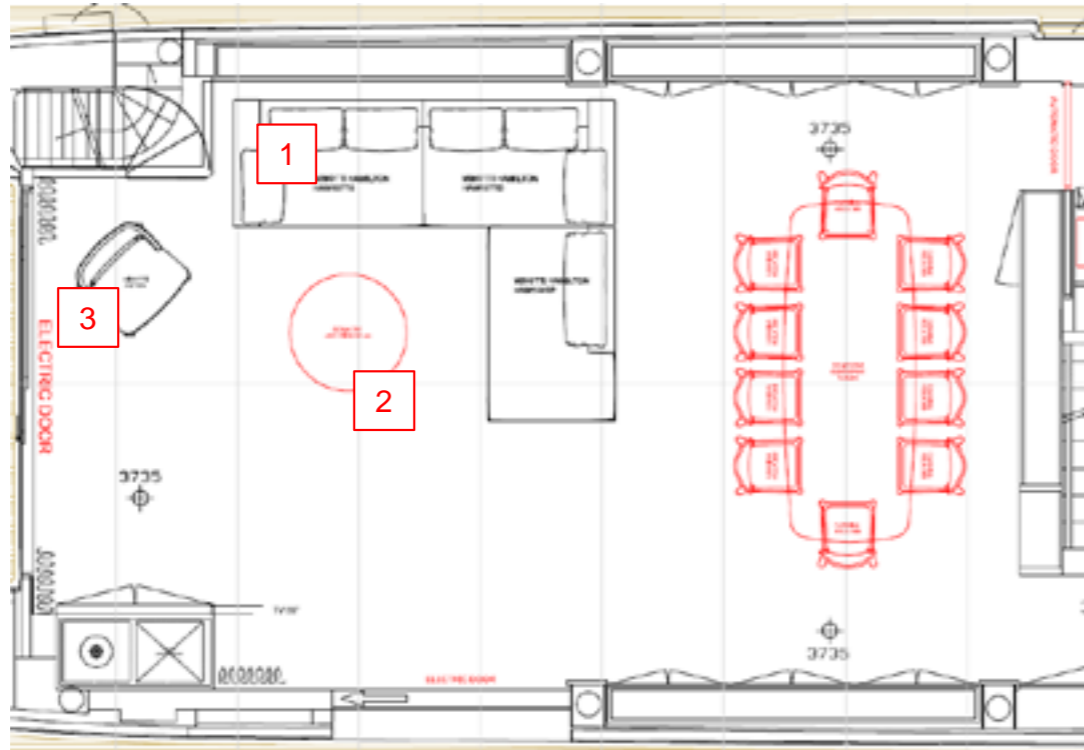

1_SOFA "L" SHAPE_STD

MINOTTI

HAMILTON – (mod. HAM157TS + HAM157TD + HAM160SP)

FABRIC SEAT AND BACK CUSHIONS: Orion 01 bianco cat G

STRUCTURE: BLACK NICKEL

Decorative cushions not included