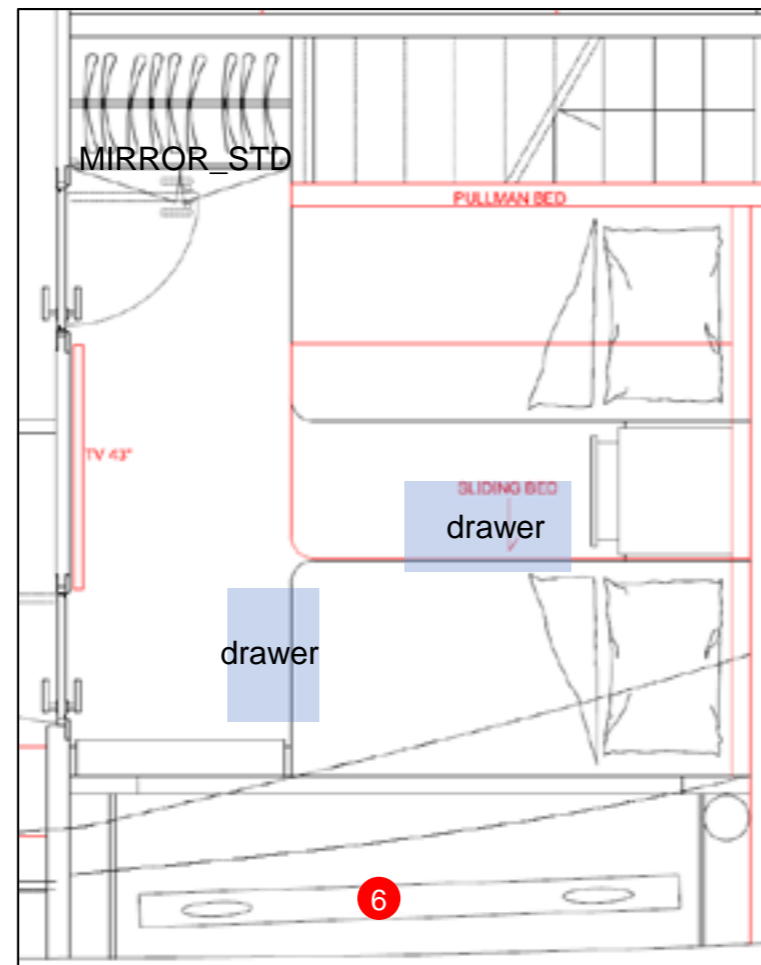

1. BOAT WOOD

in ALPI LIGNUM
XILO STRIPED XL SAND
18.06

2. CEILING_STD

In lacquered wood matt
NCS-S 1002 Y50R

3. CARPET_OPT

Mod. JAB AMAZE 3730/072

5. CEILING BACK FRAMES_STD

In lacqueredN CS S 8500N
(black matt)

6. CURTAIN_STD

(roman blind)
ZR SLOW
10665 982

7. TVF RAME, BED HEADBOARD AND BEDF RAME_STD

UPHOLSTERY IN LEATHER
MASTROTTOL INEA COLOR6 66
GHIACCIO

BED_OPT
N°2 drawers under bed