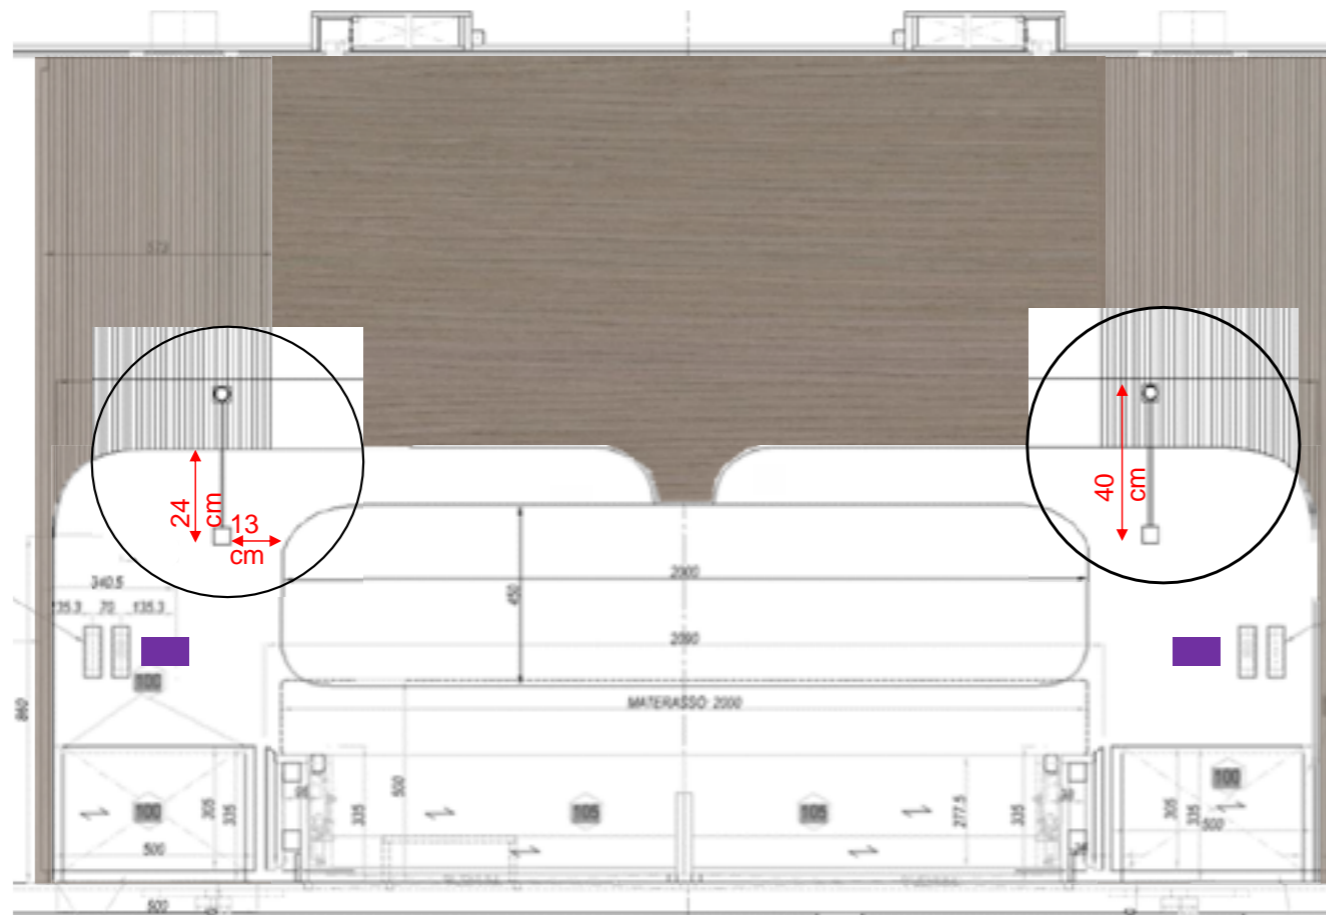

33 #35

60

RIBBED WOOD
LathoN ew Surfaces MILANO
XILO STRIPED XL SAND 18.06

BRONZE MIRROR

BED HEADBOARD & BED FRAME
UPHOLSTERY IN NABUK
CRP C/3402

Design of bedside table TBD

If you choose freestanding bedside table you will see the socket on the head near the window