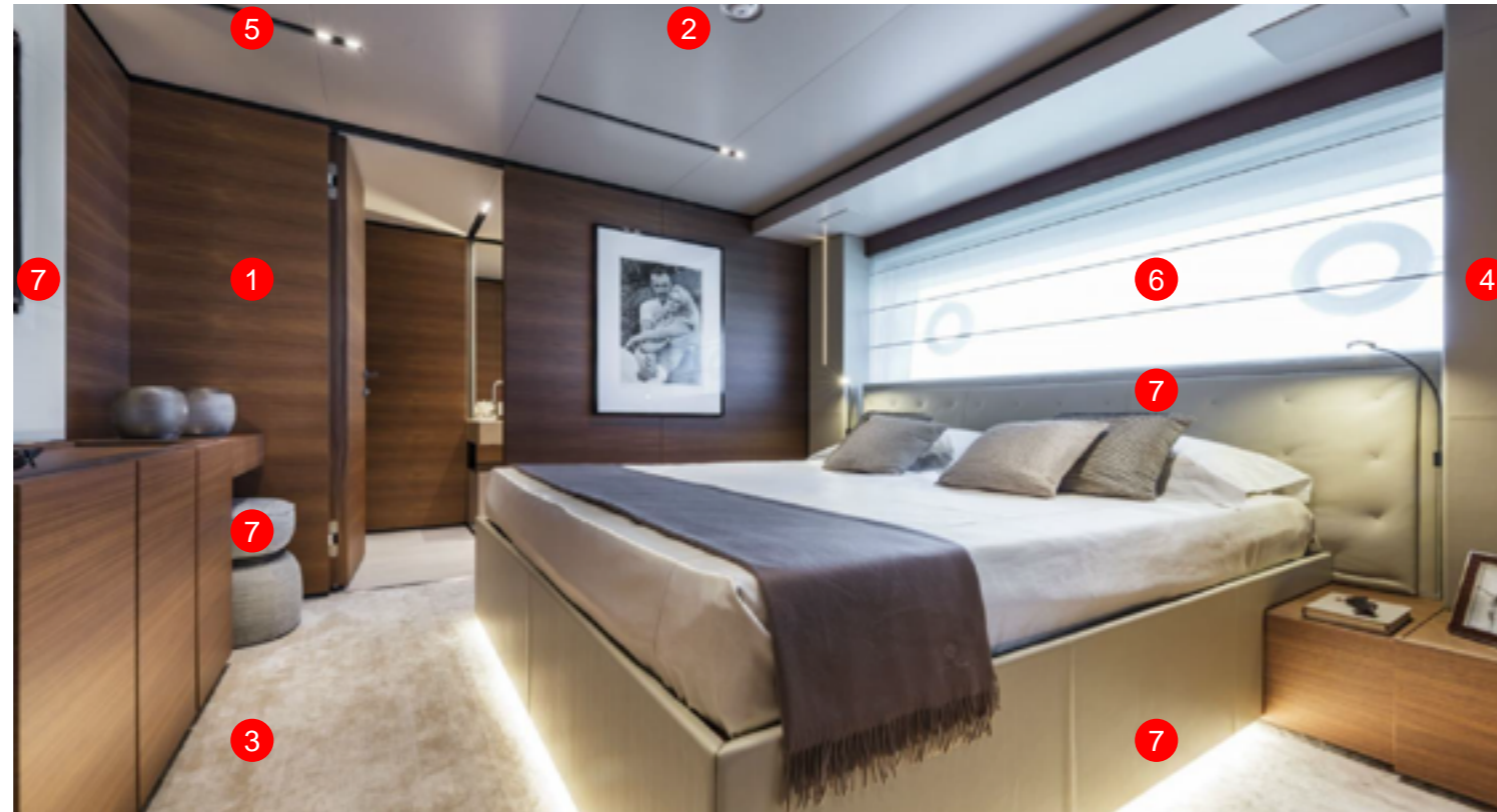

2. CEILING_STD

In lacquered wood matt
NCS-S 1002 Y50R

3. CARPET_OPT

Mod. JAB AMAZE 3730/072

4. COLUMNS

LACQUERED MATT WOOD
COL. GHIACCIO 666

WOOD INSTEAD MIRRORS_OPT

ADDITIONAL MIRROR
BEHIND THE DOOR_OPT