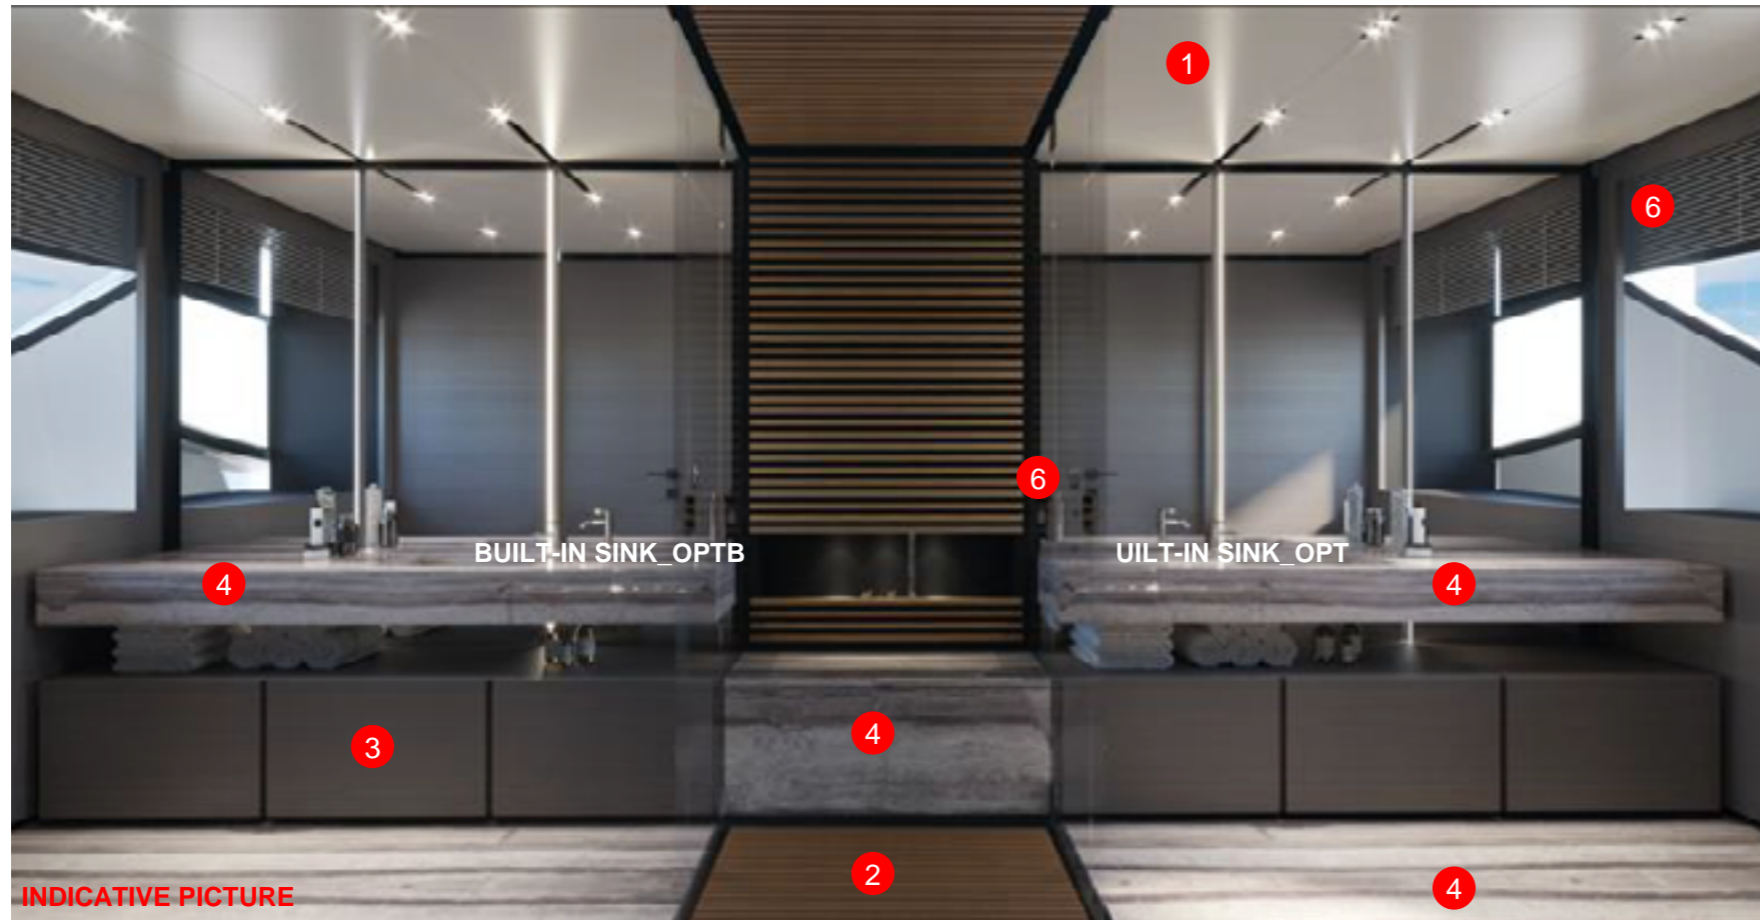

INDICATIVE PICTURE

WALLS AND CEILING_STD
 In lacquered woodm att
 NCS-S 1002 Y50R

BOAT WOOD
 in ALPI LIGNUM
 XILO STRIPED XL SAND
 18.06

OPTIONAL LAYOUT WITH BUILT-IN SINK AND EXTENDED TOPS

INDICATIVE PICTURE