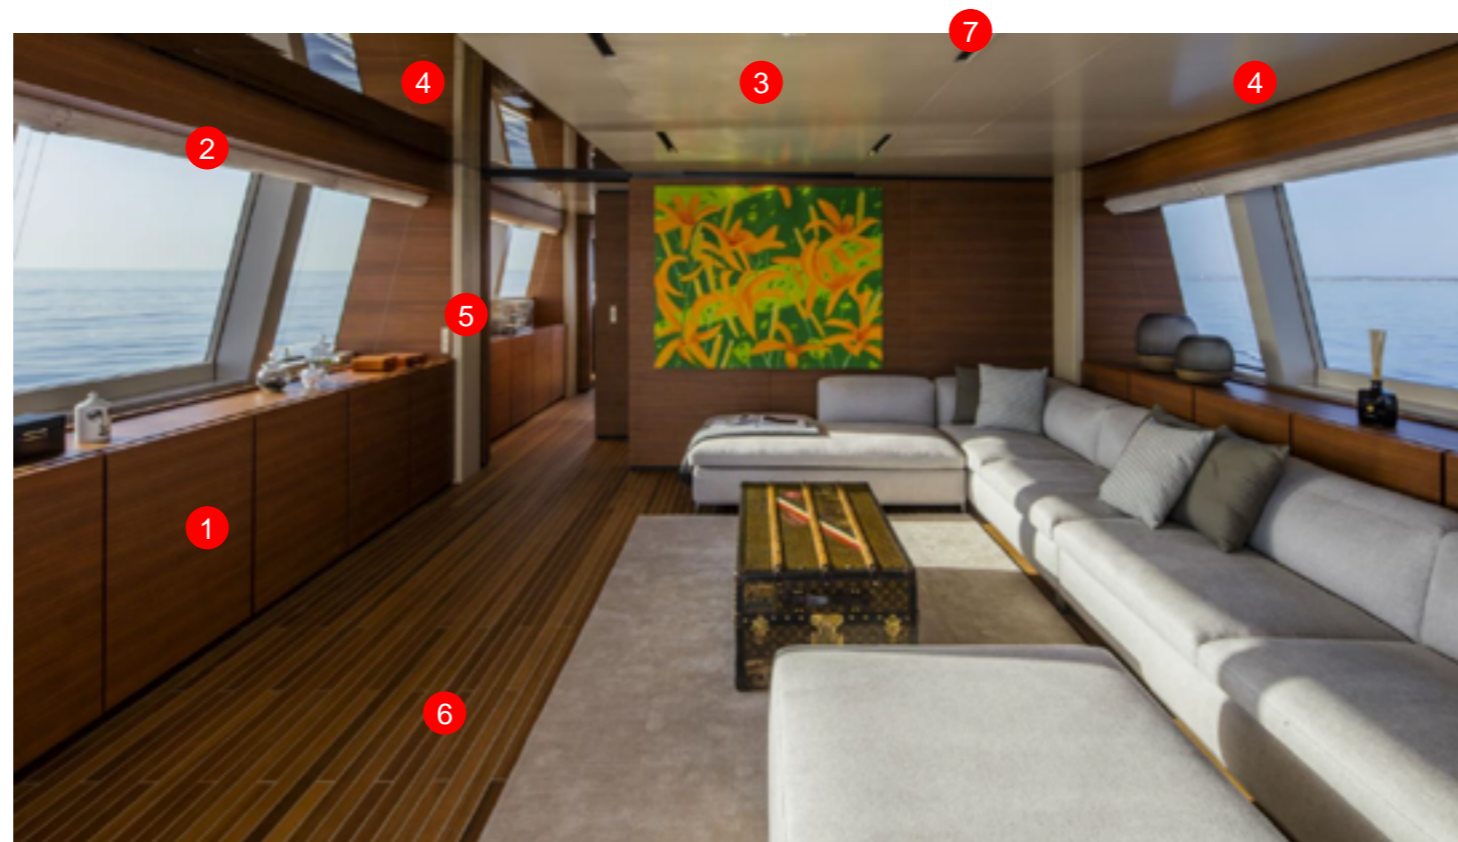

1. BOAT WOOD

in ALPI LIGNUM
XILO STRIPED XL SAND
18.06

2. CURTAIN_STD

(roman blind)
ZR SLOW
10665 982

3. CEILING_STD

LACQUERED WOOD
NCS-S 1002 Y50R

**4. MIRROR ON
CEILING_STD**

BRONZE MIRROR

5. LACQUERD COLUMNS
COLOR EARTH 667

6. FLOOR_OPT

BRUSHED BLONDE WALNUT
NOBSP344E

**7. CEILING BACK
FRAMES_STD**

In lacquered NCS S 8500 N
(black matt)