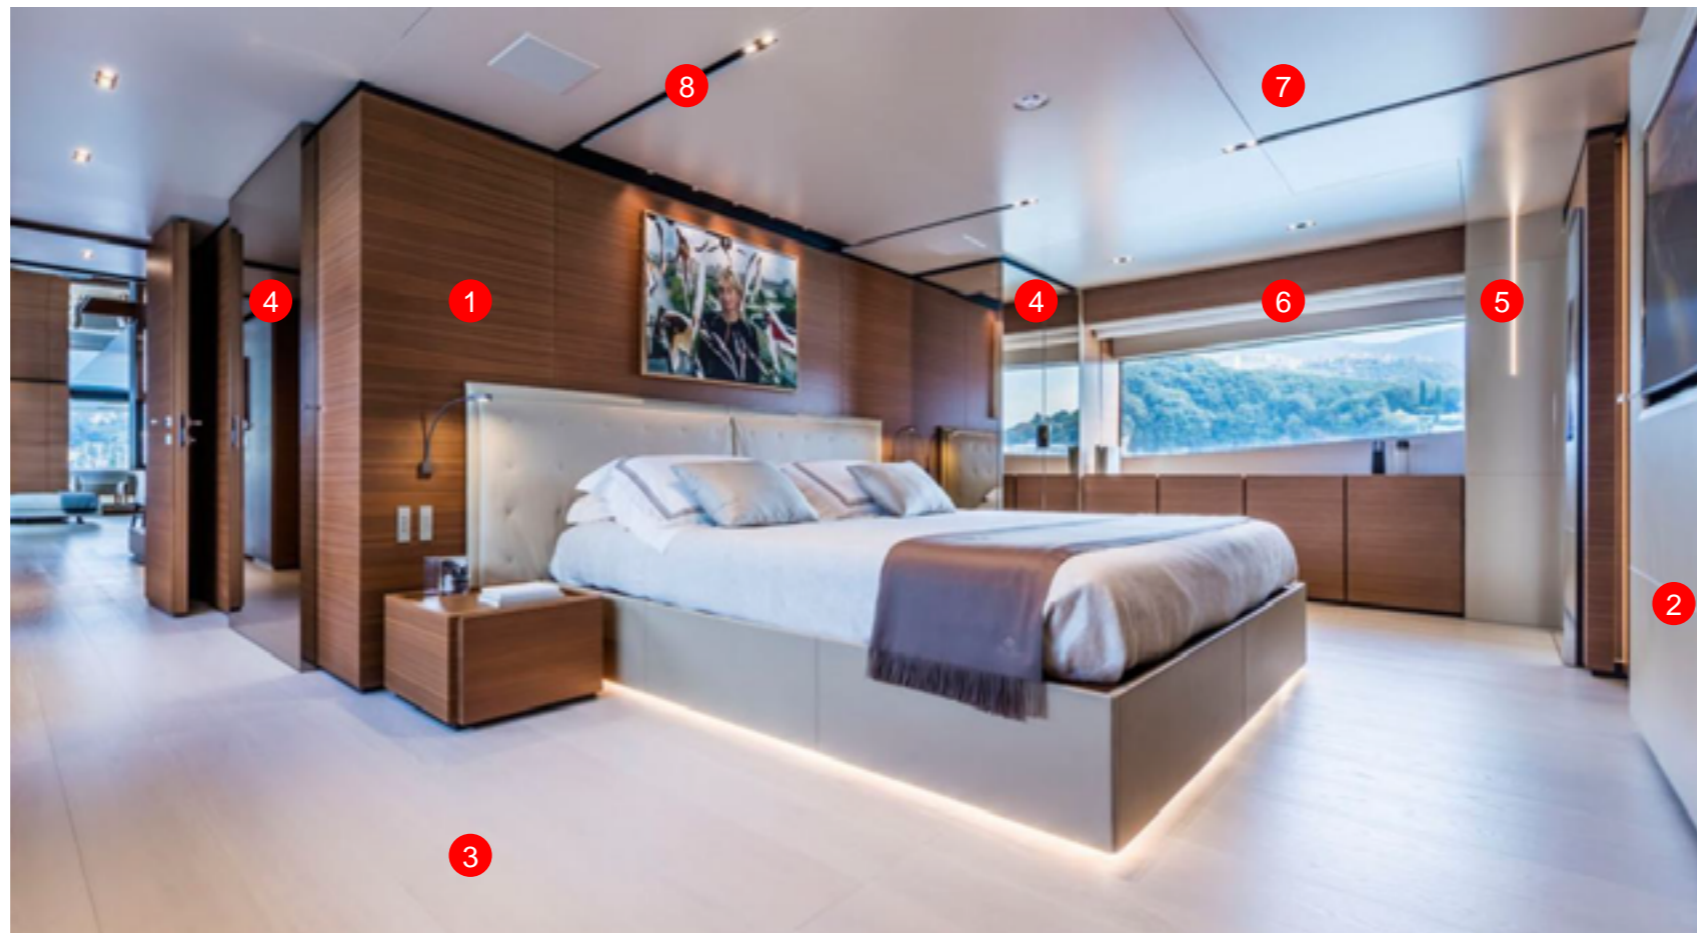

4. BRONZE MIRROR

INDICATIVE PICTURE

5. LACQUERD COLUMNS

COL. EARTH 667

6. CURTAIN_STD

(roman blind)
ZR SLOW
10665 982

7. CEILING_STD

In lacquered wood matt
NCS-S 1002 Y50R