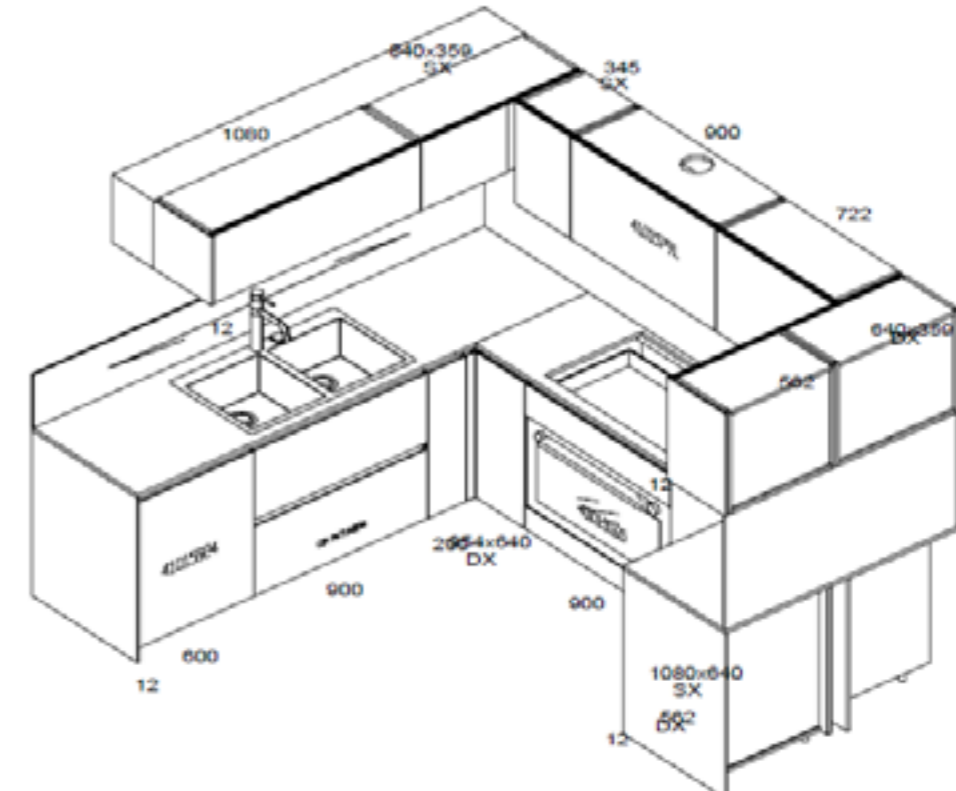

INDICATIVE PICTURE