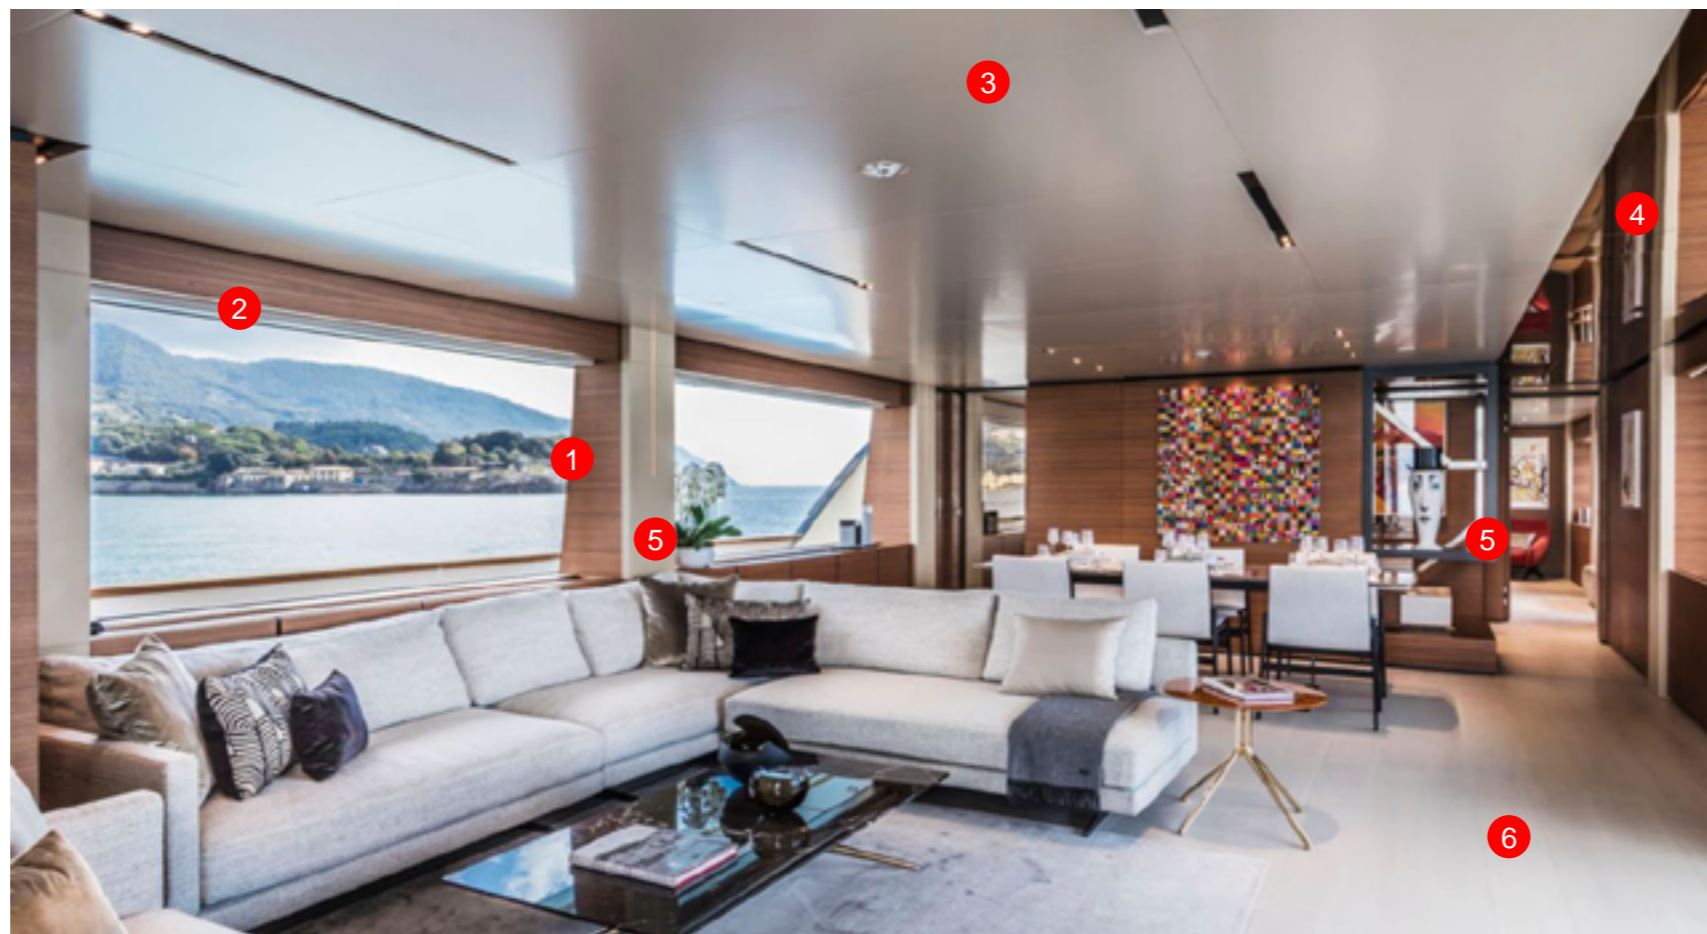

2. CURTAIN_STD

(roman blind)
ZR SLOW
10665 982

3. CEILING_STD

LACQUERED WOOD
NCS-S 1002 Y50R

INDICATIVE PICTURE

4. MIRROR ON CEILING_STD

BRONZE MIRROR

**5. LACQUERED COLUMNS
AND BOW NICHE**