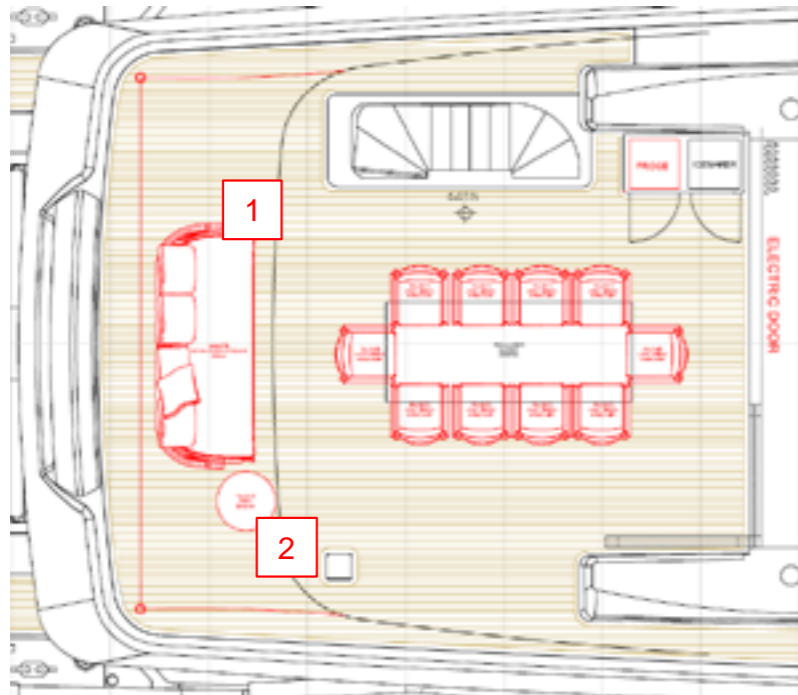

1_ SOFA_STD
MINOTTI
ASTON CORD OUTDOOR 240 cm

FABRIC SEAT AND BACK CUSHIONS (90x40 cm): MAESTRALE 01 BIANCO CAT.G
STRUCTURE: METAL PEWTER
FIBRE COLOURS: DARK BROWN

2x DECORATIVE CUSHIONS (50x50): LOMBOK 12 BORDEAUX CAT.G
2x DECORATIVE CUSHIONS (50x50): KOMODO 11 BORDEAUX CAT.G

2_ COFFEE TABLE_STD
TALENTI
REEF DIAM 60 cm

COL. RED