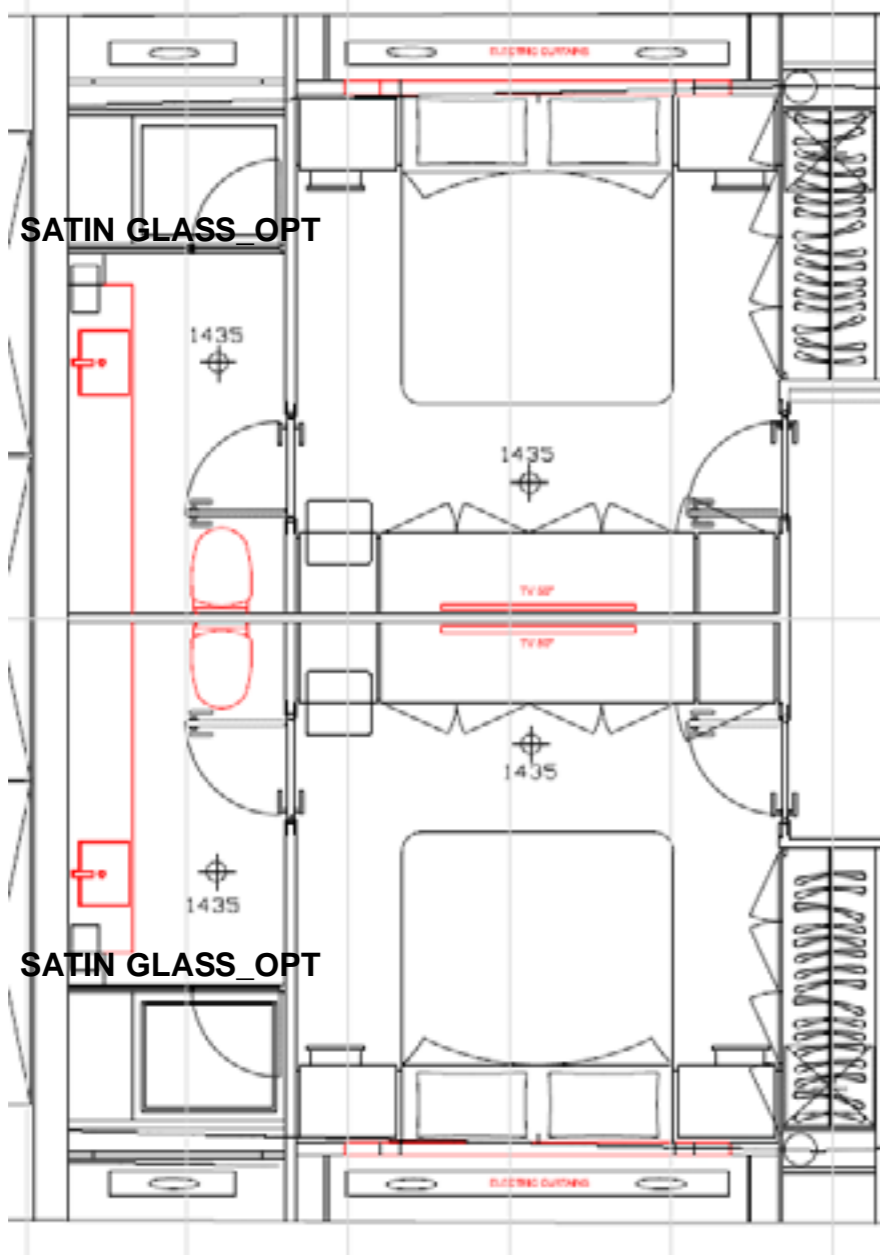

OPTIONAL LAYOUT WITH BUILT-IN SINK AND EXTENDED TOPS