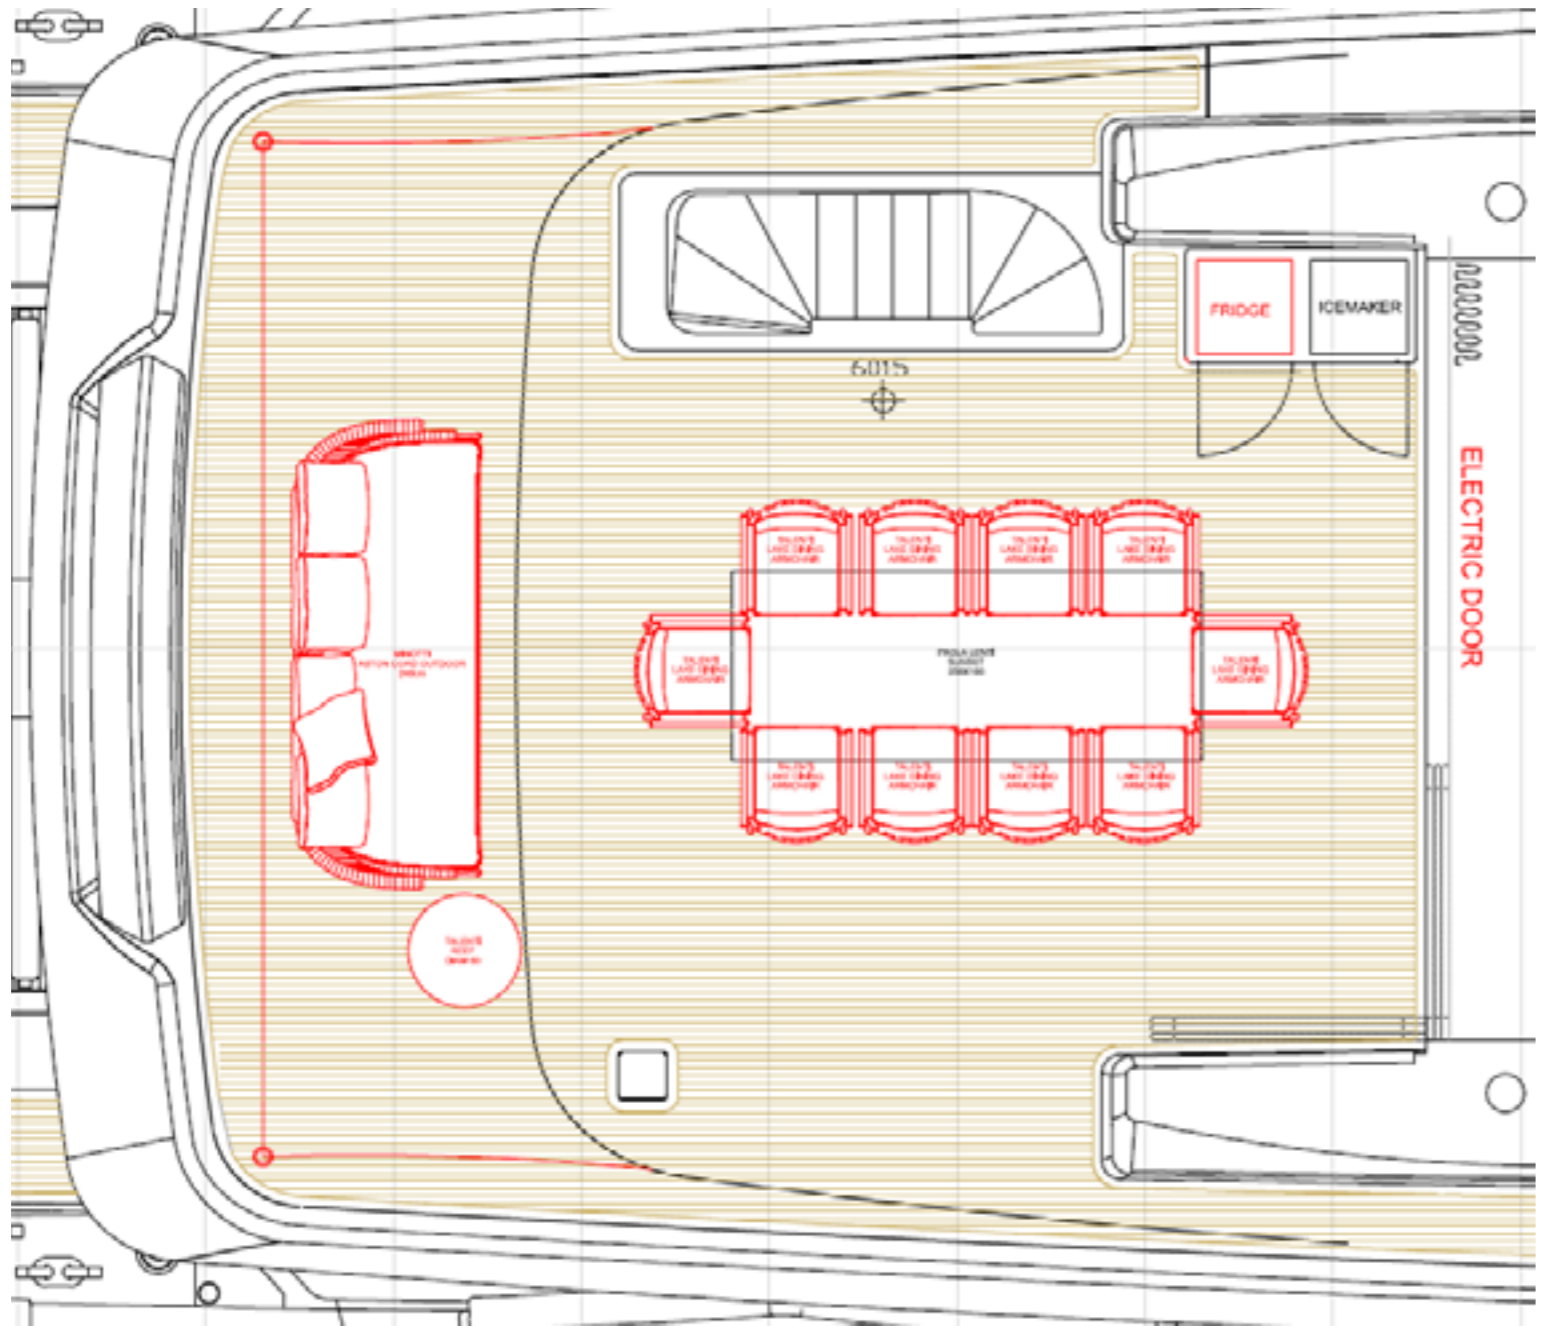

CUSTOM LINE
EXCLUSIVE DEALER

**PETREL GLOBAL SHIPS
& BOATS TRADING LLC**

Office 621, 6th Floor Block A, Business Village,
Port-Saeed Deira, Dubai UAE
www.petrel-global.com., tel.: +971 52 821 6411

33 #35

83