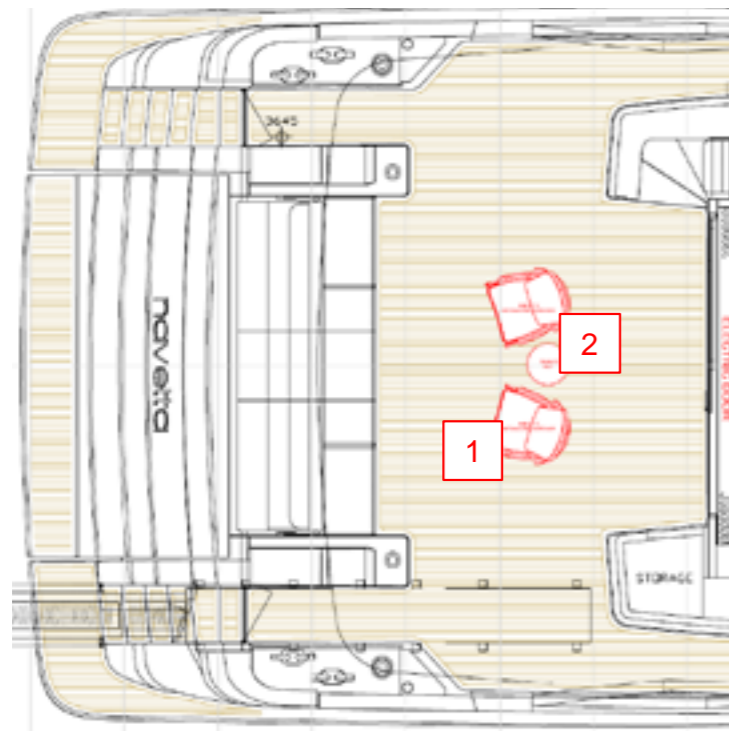

2_ SIDE TABLE_STD
MINOTTI
 BELLAGIO OUTDOOR diam60 cm

STRUCTURE: STAINLESS STEEL BRONZE
 TOP: STONE BASALTINA

3_ 2x SUNBEDS_STD
ETHIMO
 SAND

STRUCTURE: TEAK
 FABRIC: ETHITEX IVORY

1_ 2x ARMACHAIRS_STD
MINOTTI
 ASTON CORD OUTDOOR WITHOUT ARMREST