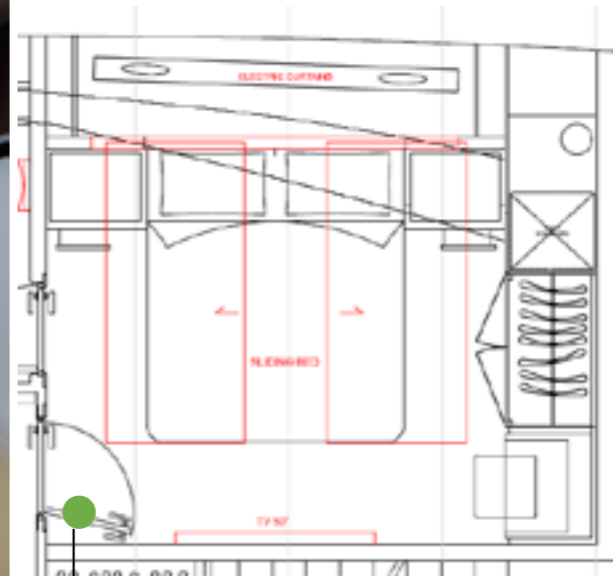

1. BOAT WOOD

in ALPI LIGNUM
XILO STRIPED XL SAND
18.06

2. CEILING_STD

In lacqueredw oodm att
NCS-S 1002 Y50R

3. CARPET_OPT

Mod. JAB AMAZE 3730/072

4. COLUMNS

LACQUERED MATT WOOD
COL. GHIACCIO 666

**ADDITIONAL MIRROR
BEHIND THE DOOR_OPT**

**5. CEILING BACK
FRAMES_STD**

In lacquered NCS S 8500 N
(black matt)

6. CURTAIN_STD

(roman blind)
ZR SLOW
10665 982

**7. TVF RAME, BED HEADBOARD AND
BED FRAME_STD**

UPHOLSTERY IN LEATHER
MASTROTTO LINEA COLOR 666
GHIACCIO