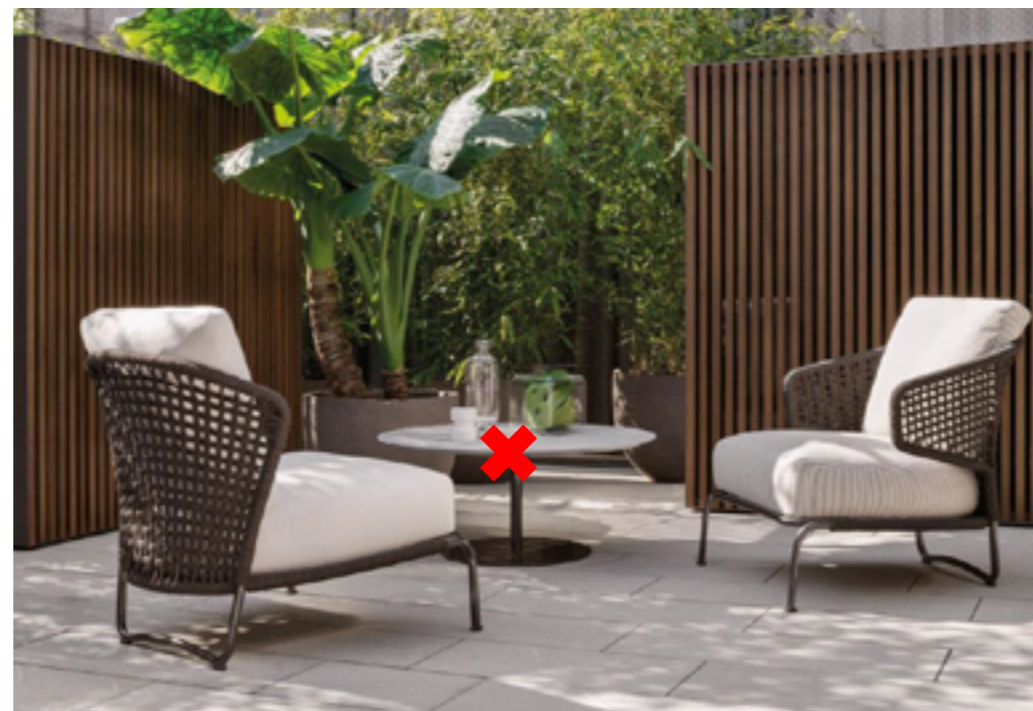

2_ SIDE TABLE_STD
MINOTTI
 BELLAGIO OUTDOOR diam60 cm

STRUCTURE: STAINLESS STEEL BRONZE
 TOP: STONE BASALTINA

3_ 2x SUNBEDS_STD
ETHIMO
 SAND

STRUCTURE: TEAK
 FABRIC: ETHITEX IVORY

1_ 2x ARMACHAIRS_STD
MINOTTI
 ASTON CORD OUTDOOR WITHOUT ARMREST