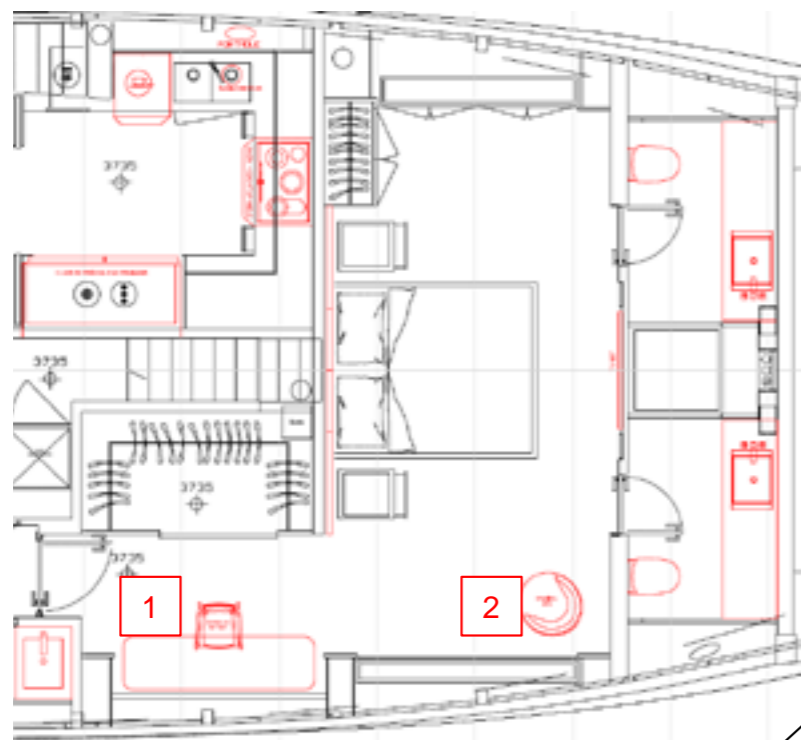

1_ CHAIR_OPT
BONALDO
MY WAY
DOUBLE UPHOLSTERY

BACK: LEATHER CAPRI L04
FABRIC: ART. CRUISE MD14 CAT. MUST

2_ ARMCHAIR_STD
CASSINA
BIKI
TESS CAT.E EREMO VINACCIA