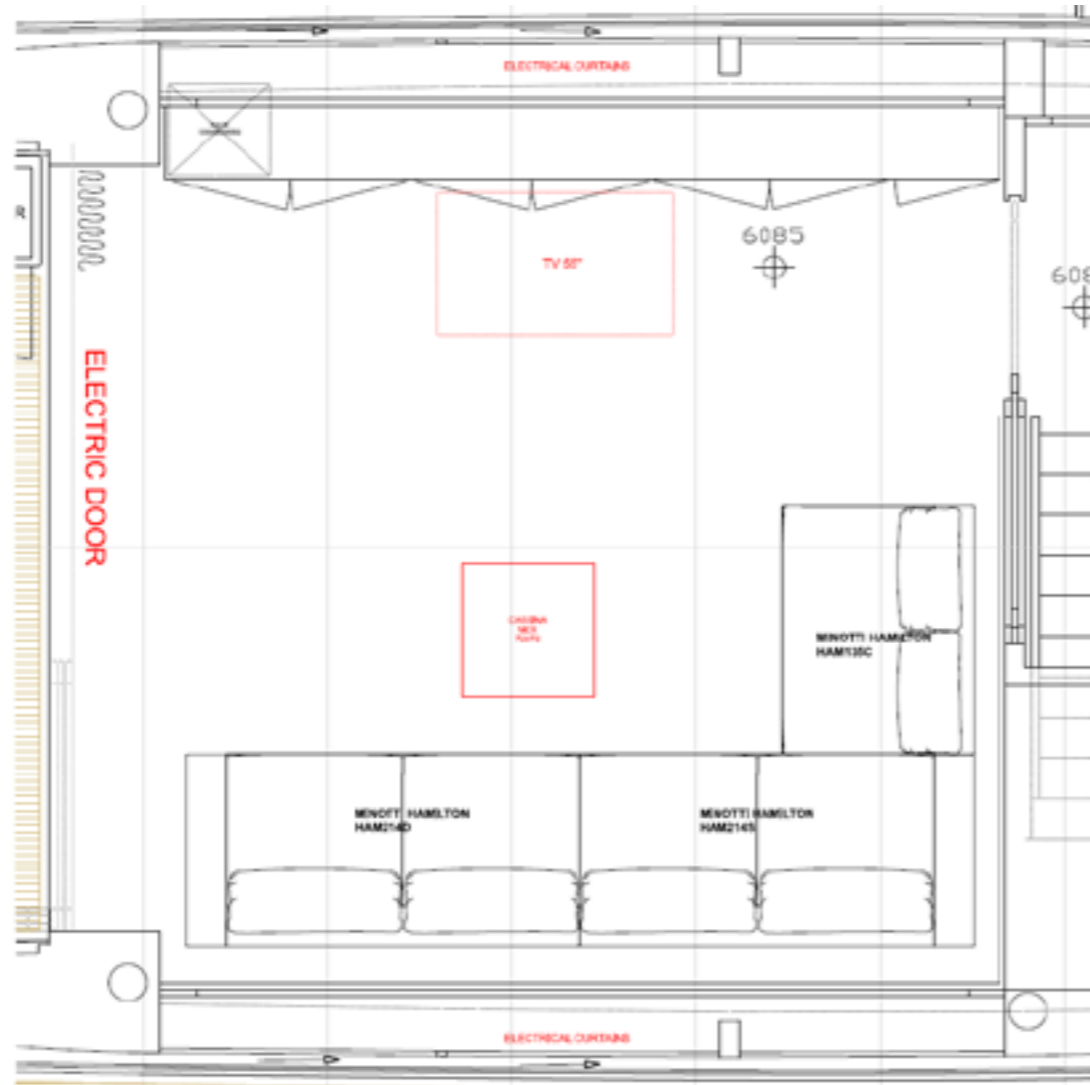

WINECELLAR_OPT
 DUNAVOXS OUL-49
 DAVS-Ø1 16DB

FRIDGE_ØT
 FRIGOM IELE K 7115 E

1 BUILT-IN SINK AND UNDER COUNTER STORAGE

TOP_STD
QUARTZ EASY PEONIA

DOORS_OPT
MIST GREY MATT

1_SOFA "L" SHAPE_STD
MINOTTI
 HAMILTON – (mod. HAM214D + HAM214S + HAM135C)
 FABRIC SEAT AND BACK CUSHIONS: NATTE' 01 BIANCO cat G
 STRUCTURE: BLACK NICKEL
Decorative cushions not included