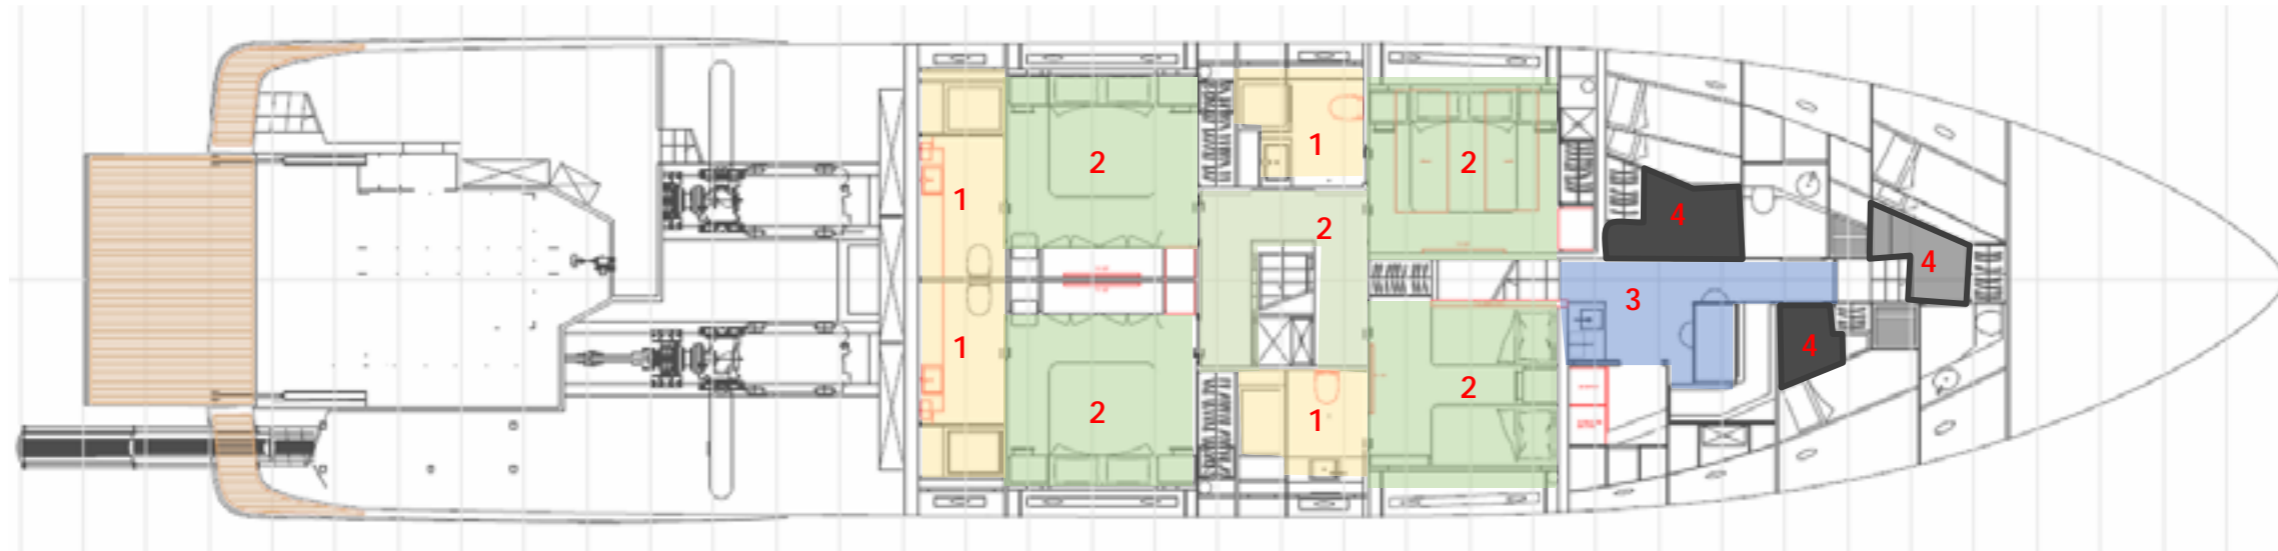

5. VENETIAN BLINDS_STD
In lacquered wood

6. FURNITURE WALLS_STD
In black lacquered wood

1_Wood floor_OPT

2_Carpet_OPT

3_Vinyl Floor _STD

4_crewa reac abins_STD

1. BOAT WOOD

in ALPI LIGNUM
XILO STRIPED XL SAND
18.06