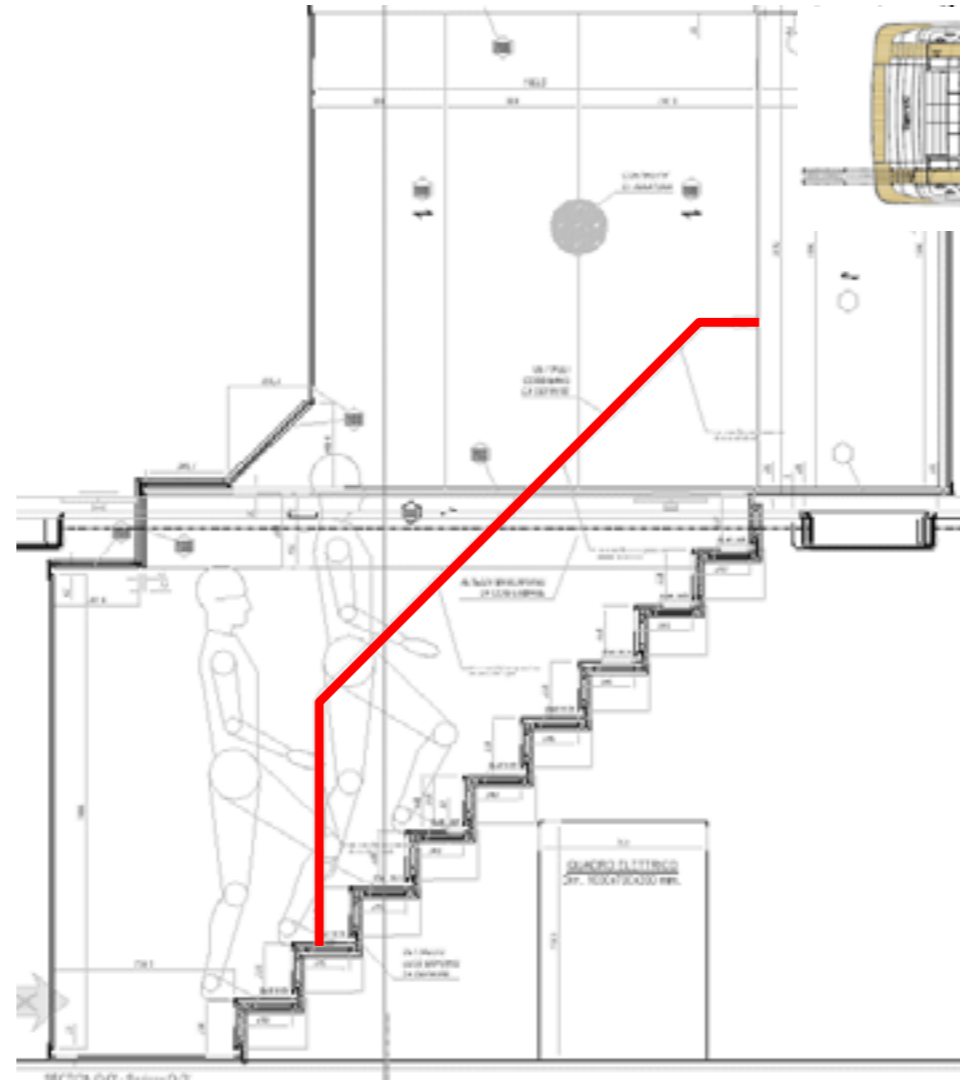

HANDRAIL FROM MD TO LD