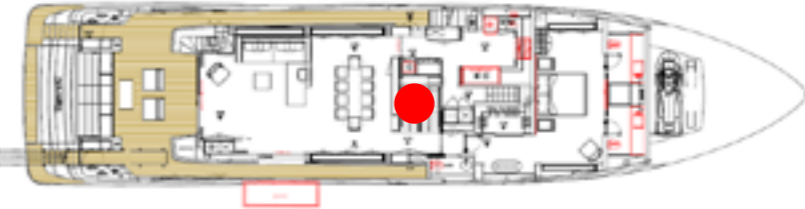

HOOK_OPT
Mod. LOGIC
Ref: 2260321b y COSMIC

HANDRAIL FROM UD TO MD

HANDRAIL FROM MD TO LD

HANDRAILS IN STAIR CASE_STD
 •S ATIN METAL

Steps: Custom shape

Finishing: Wooden floor similar parquet

UPHOLSTERY IN NOVABUK COL 18