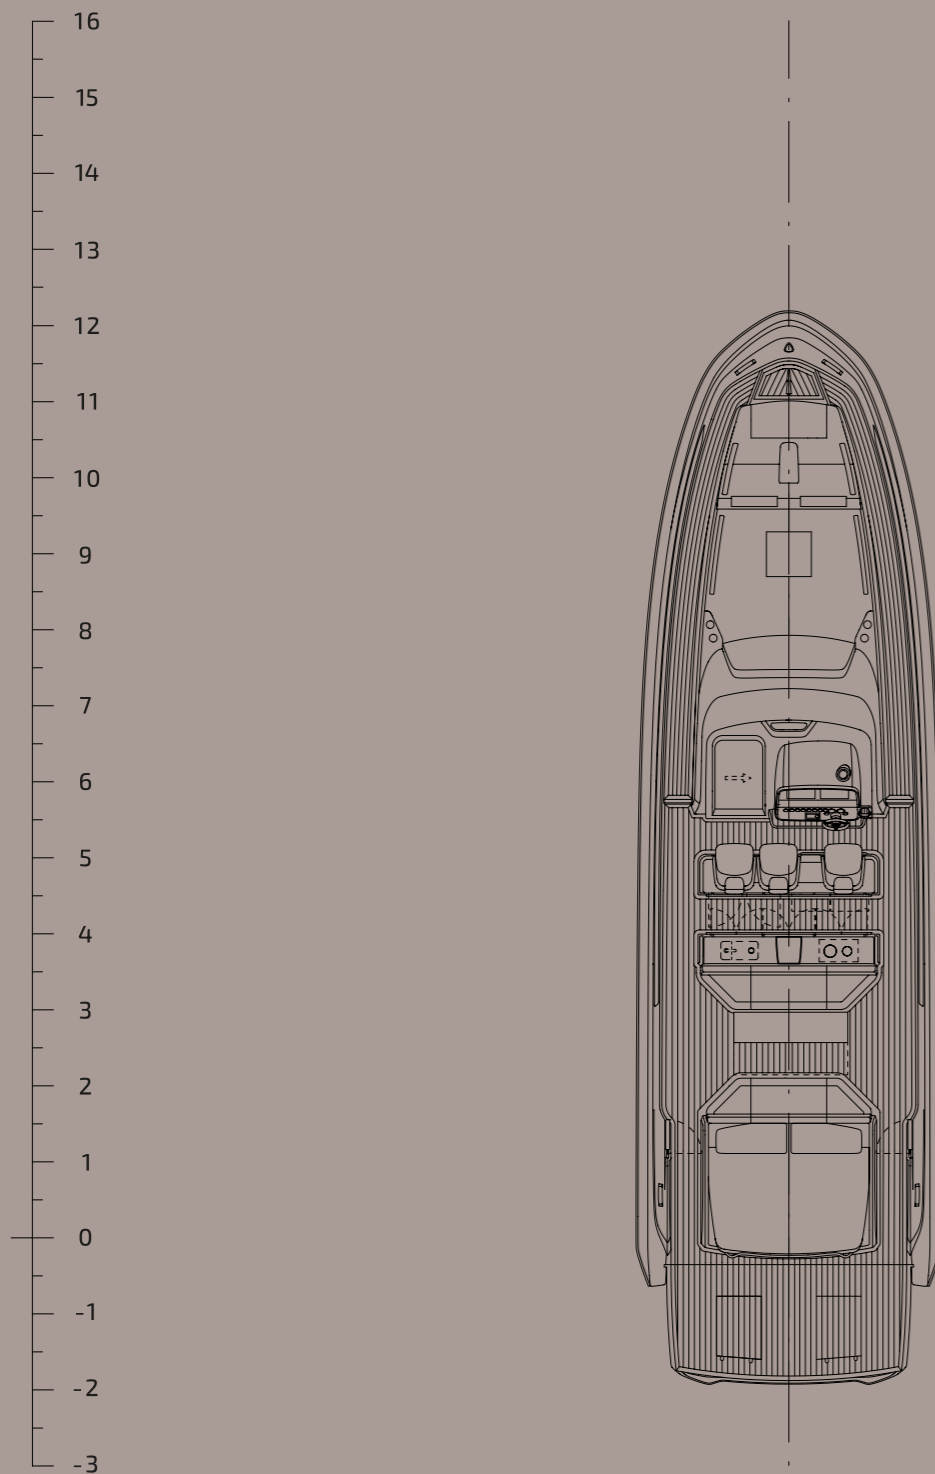

REBEL 47

ГЛАВНАЯ ПАЛУБА